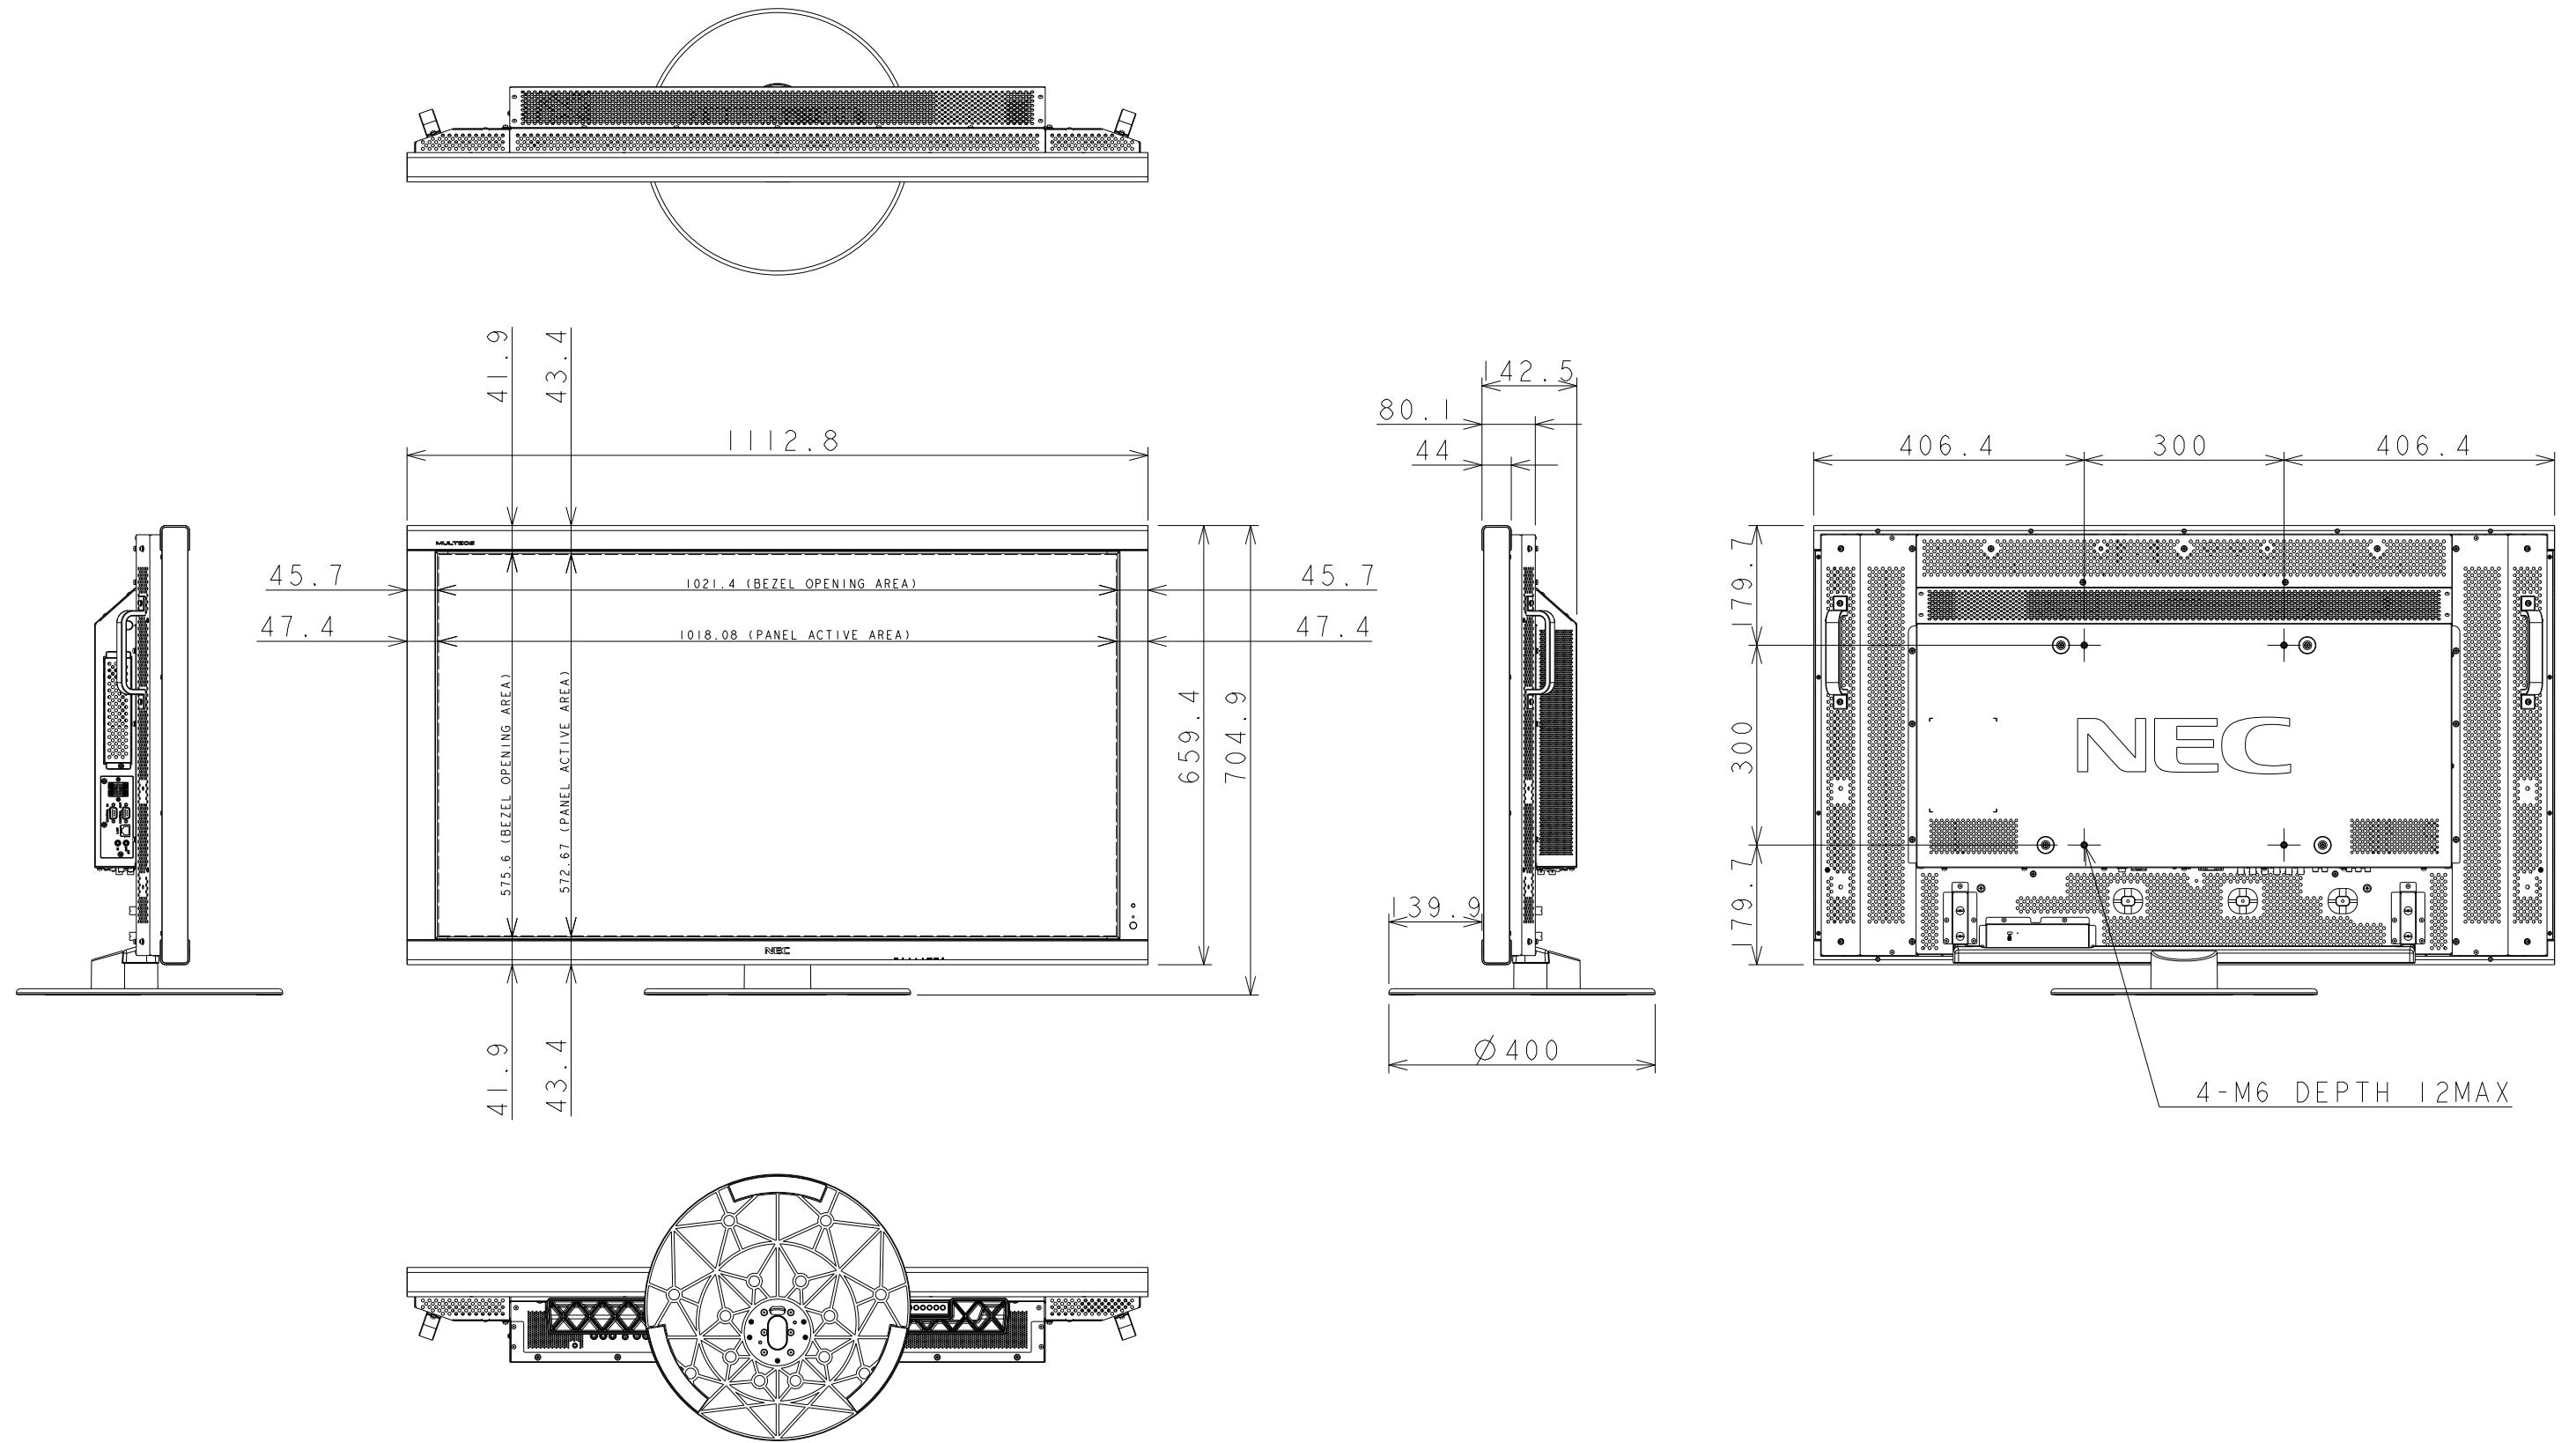

M461 OUTLINE WITH STAND

SIZE A3
SCALE 1/10
DIM mm