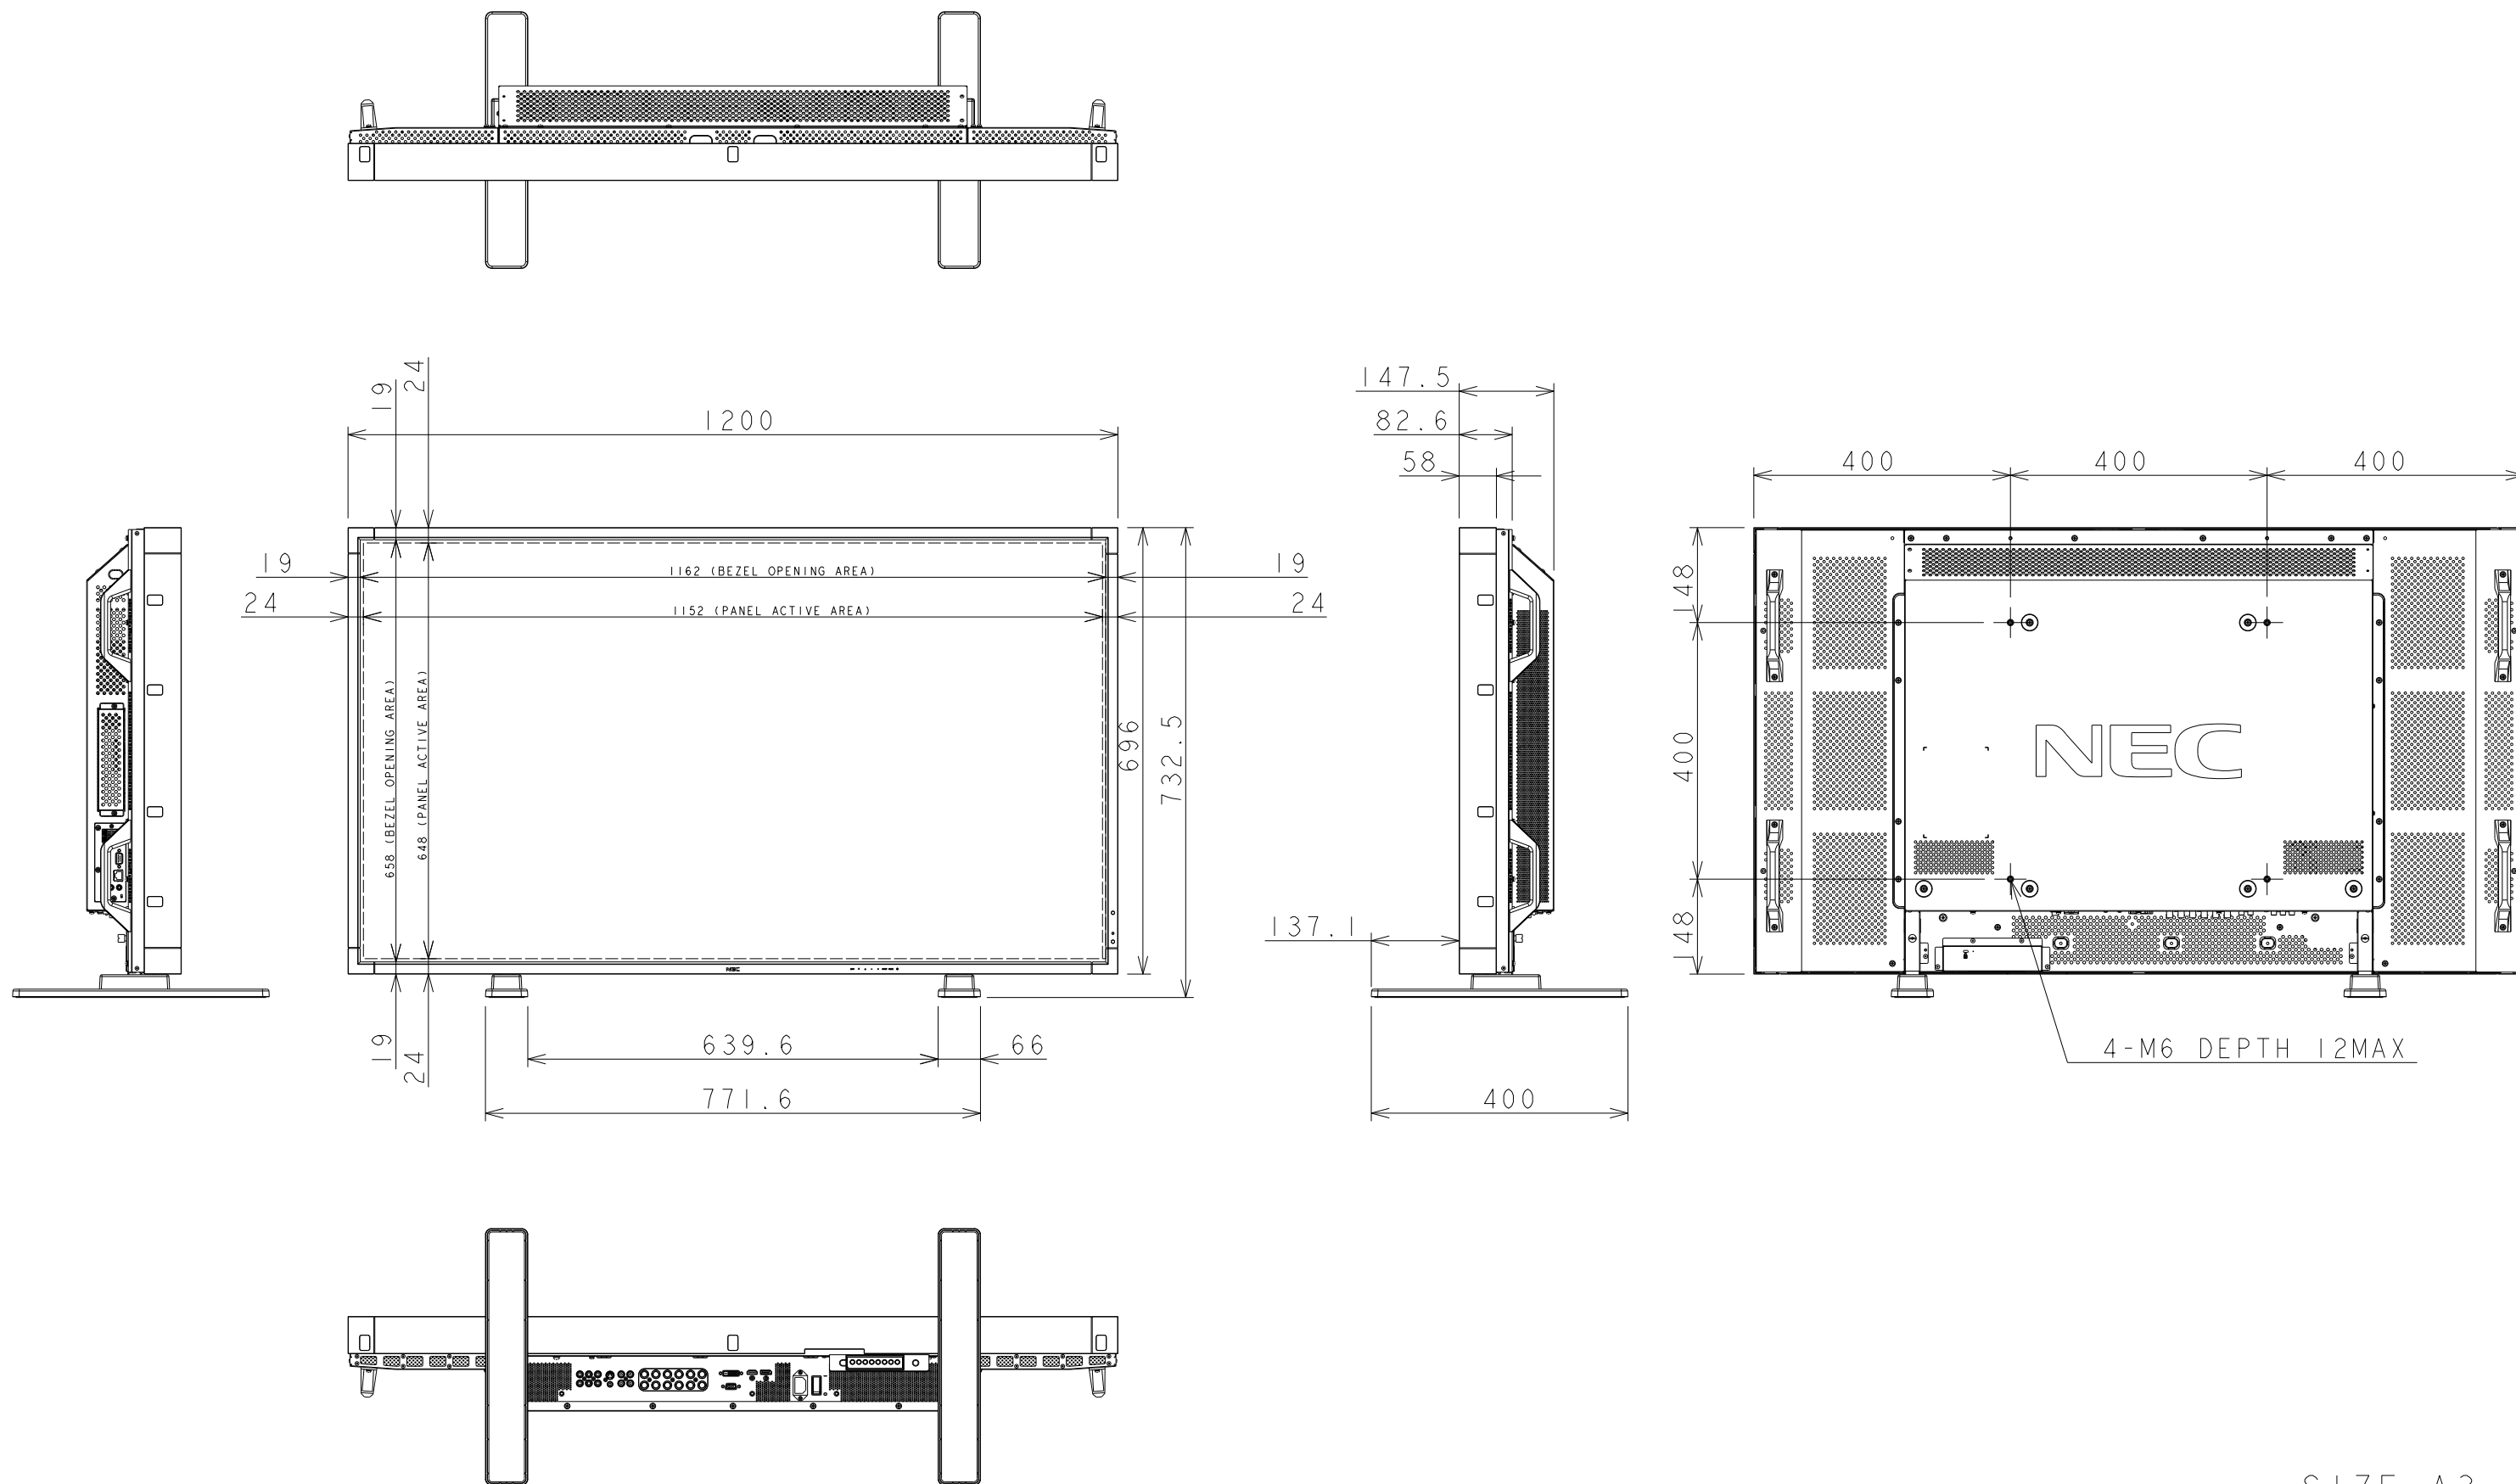

P521 OUTLINE WITH STAND

SIZE A3
SCALE 1/10
DIM mm