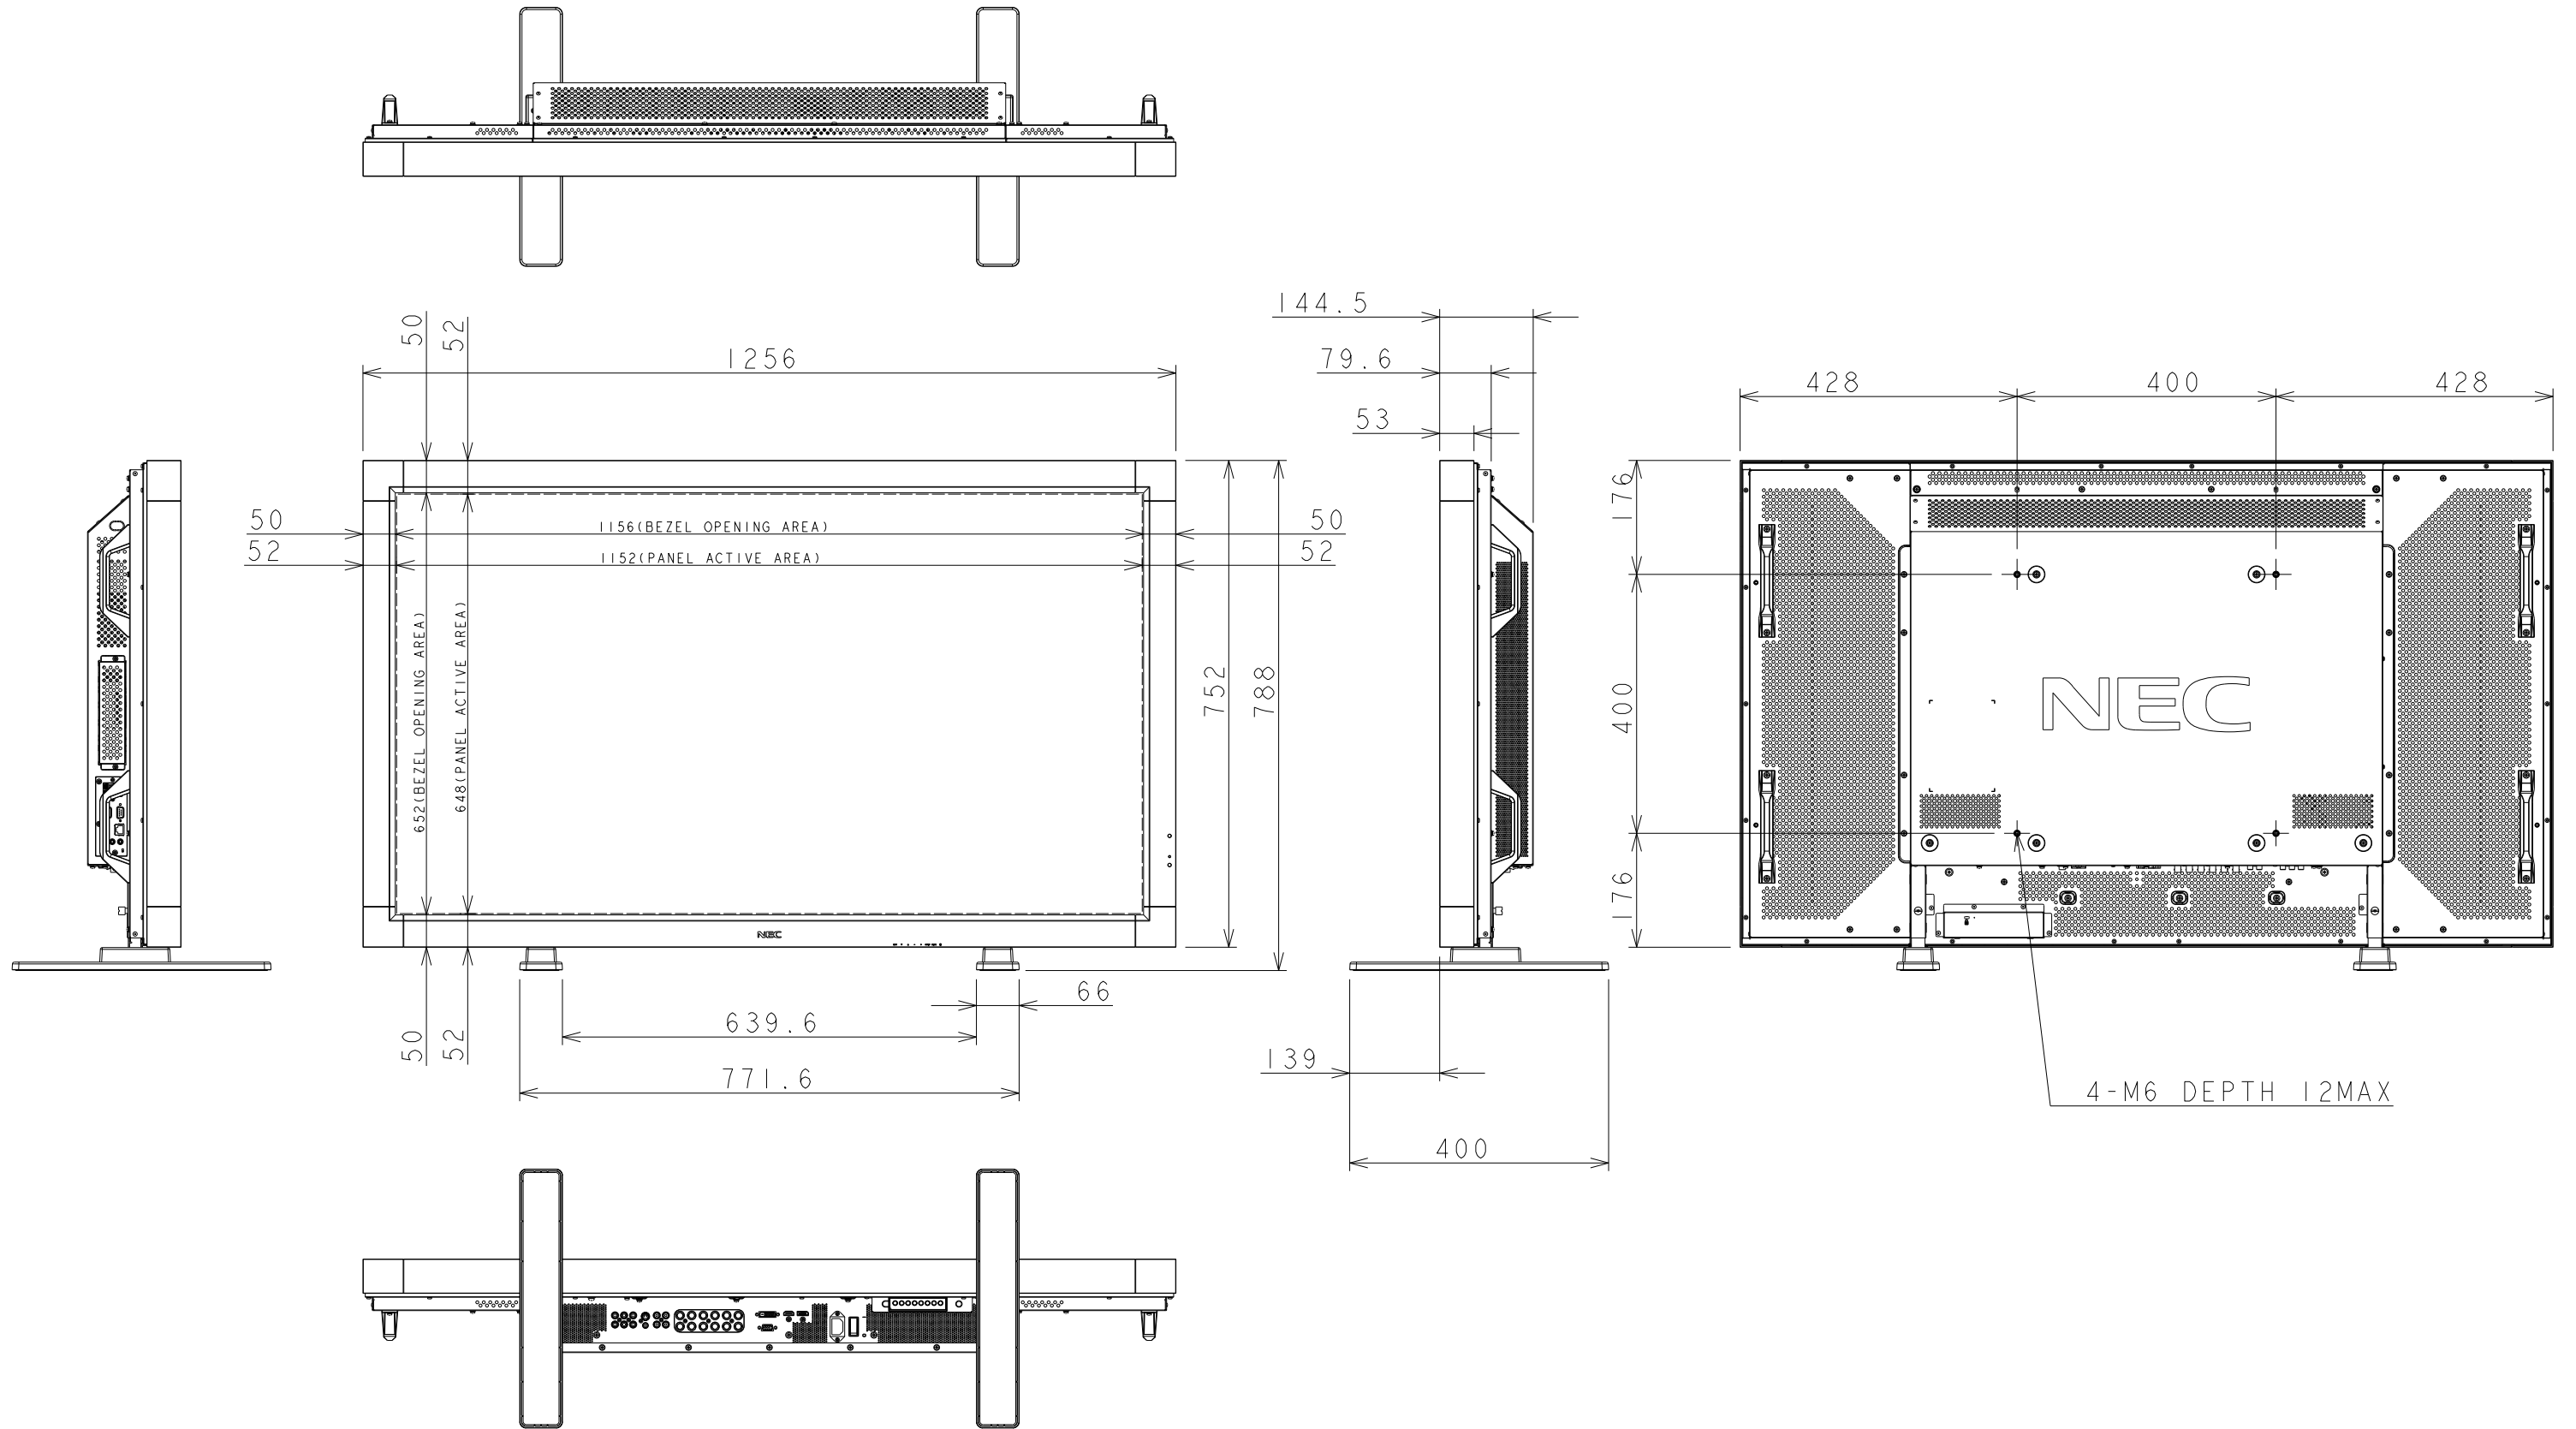

S521-P OUTLINE WITH STAND

SIZE A3
SCALE 1/10
DIM mm