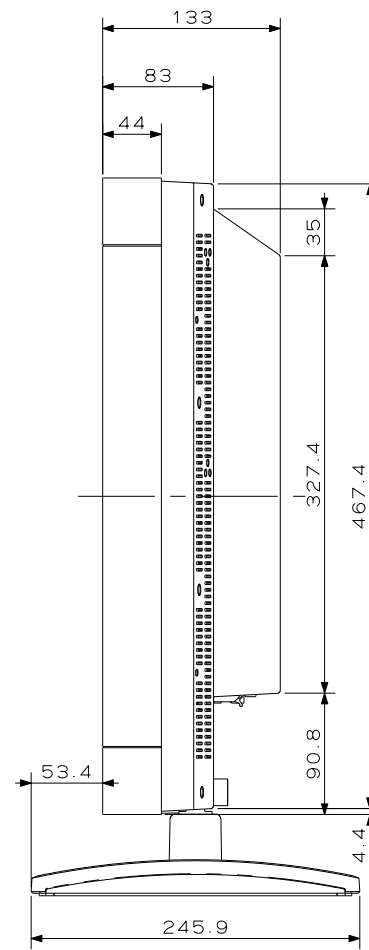

I/O TERMINAL

V321 with ST-3215 OUTLINE DRAWING  
NEC DISPLAY SOLUTIONS.LTD.