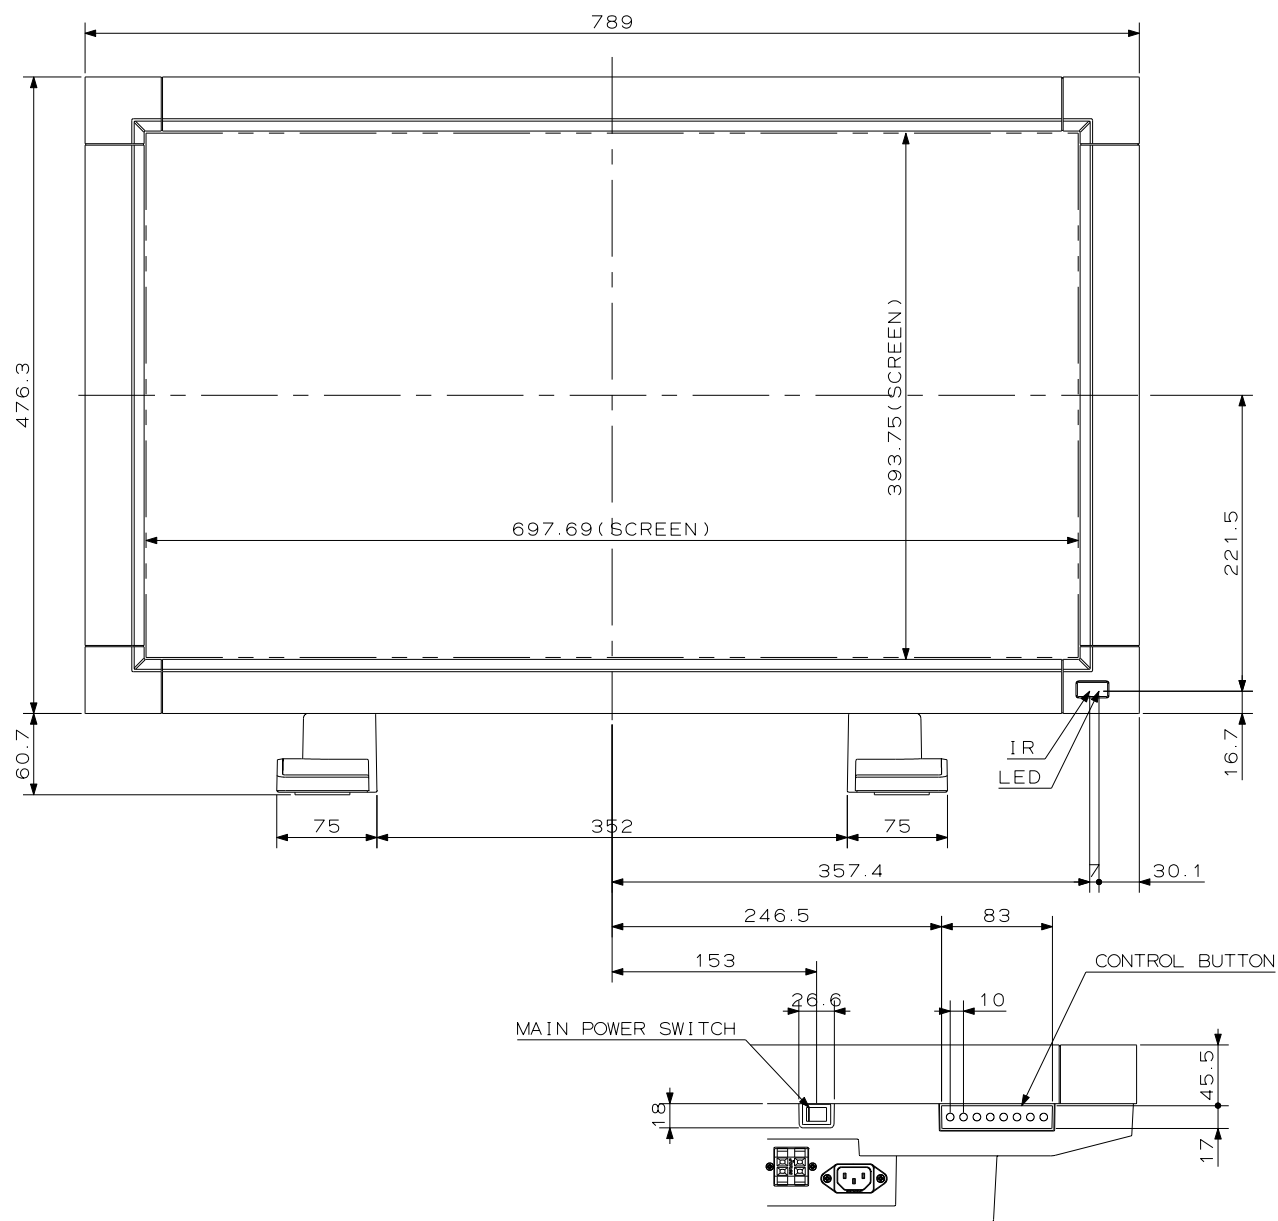

I/O TERMINAL

V321 with ST-3215 OUTLINE DRAWING  
NEC DISPLAY SOLUTIONS.LTD.