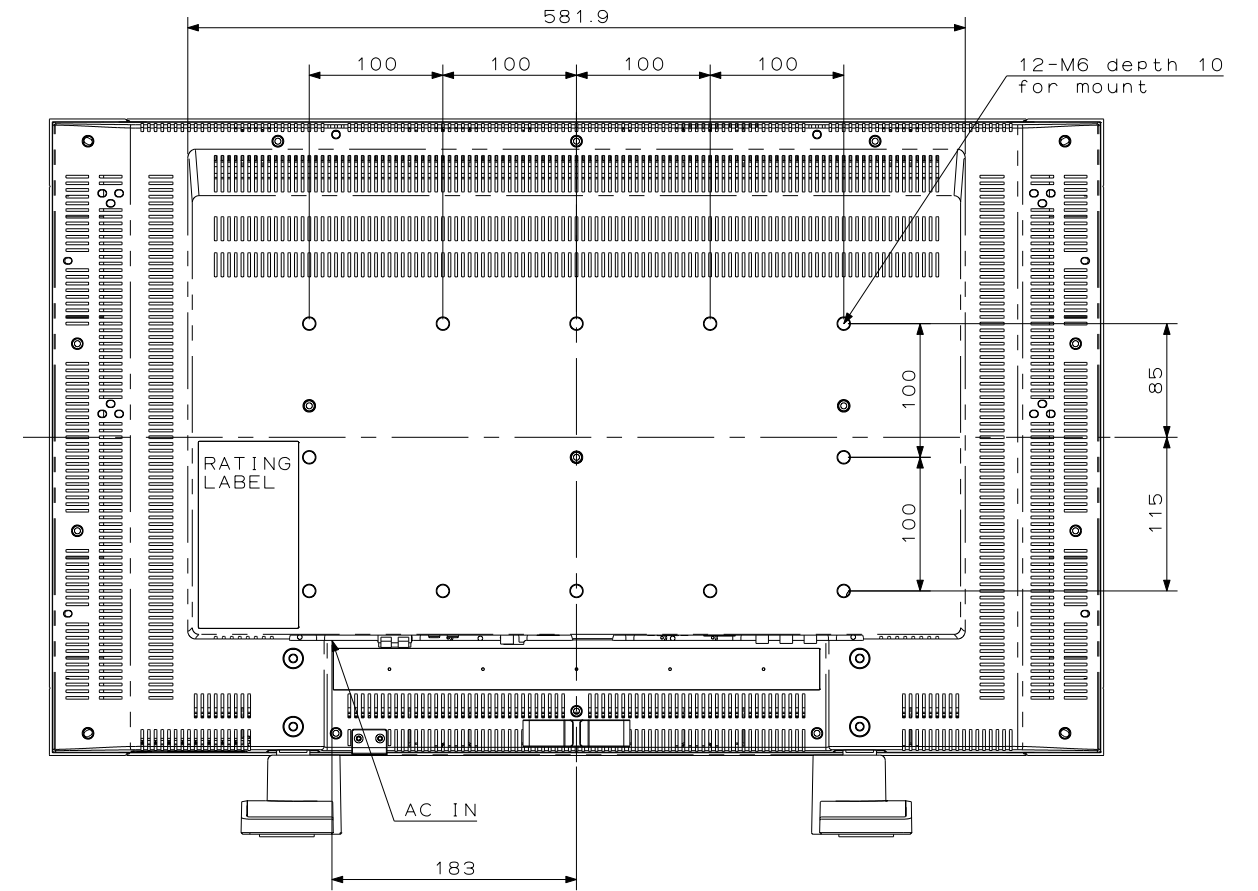

I/O TERMINAL

V321 with ST-3215 OUTLINE DRAWING  
NEC DISPLAY SOLUTIONS.LTD.