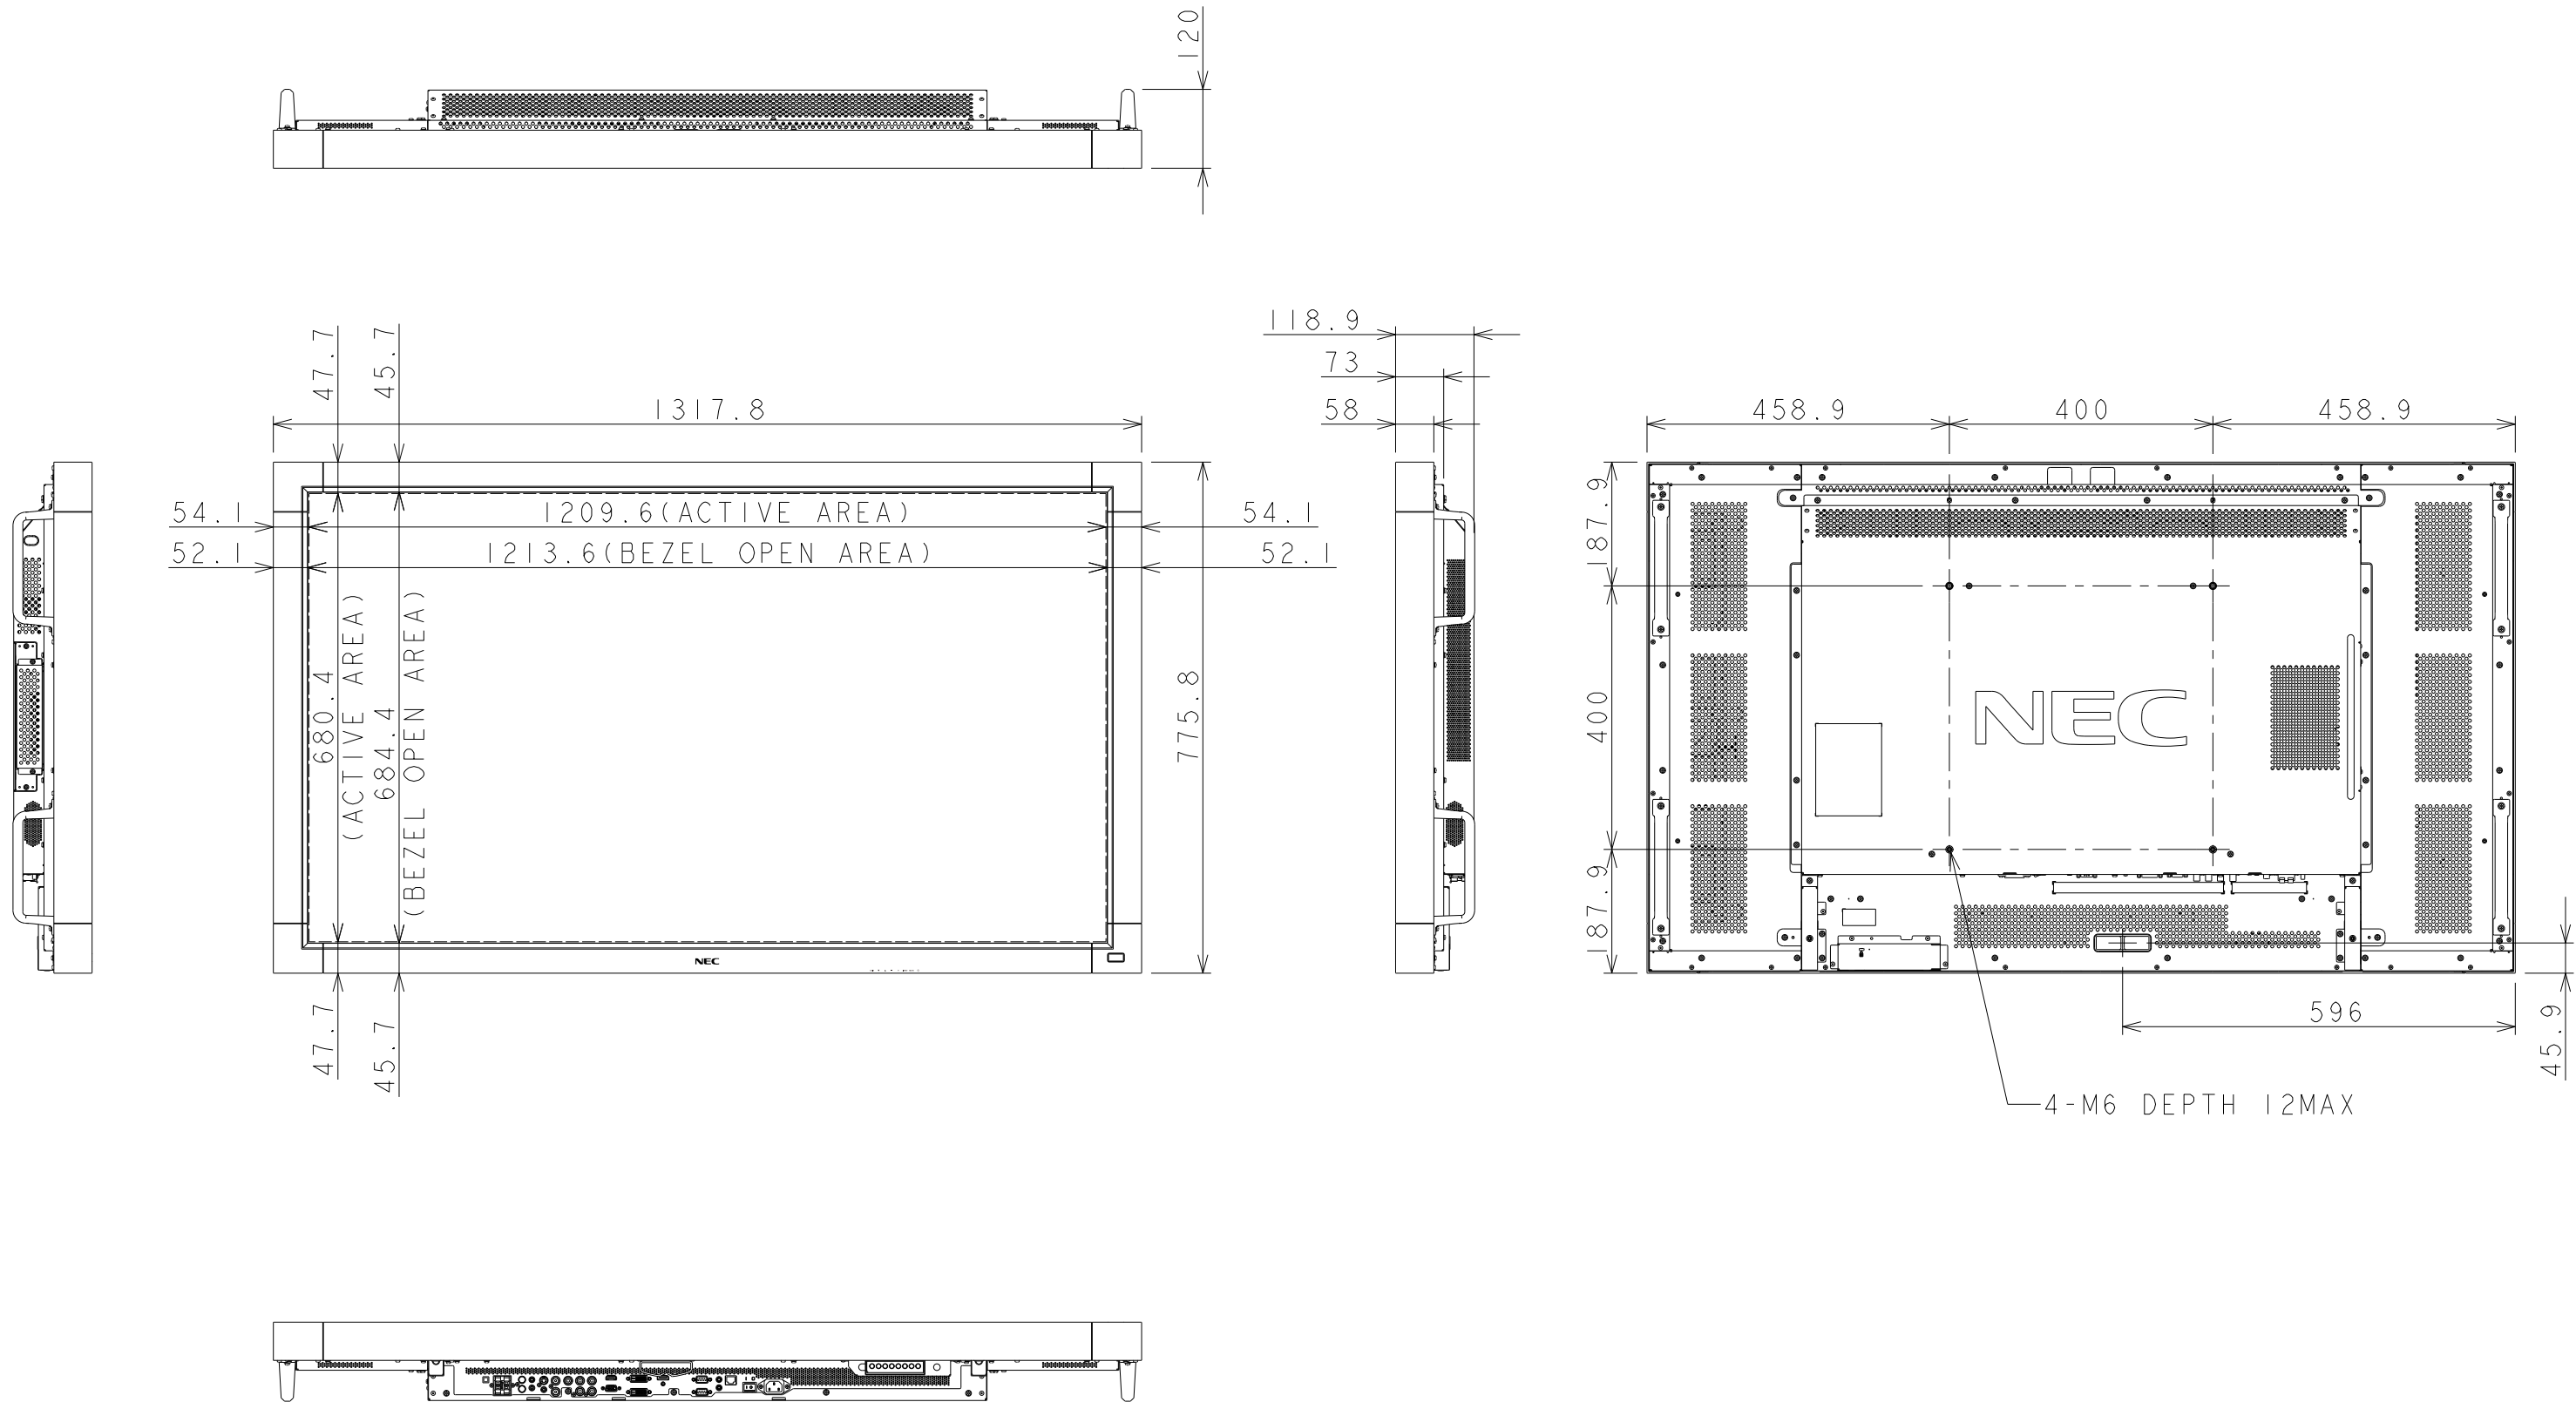

V551 OUTLINE

2011/09/13

SIZE A3
SCALE 1/10
DIM mm