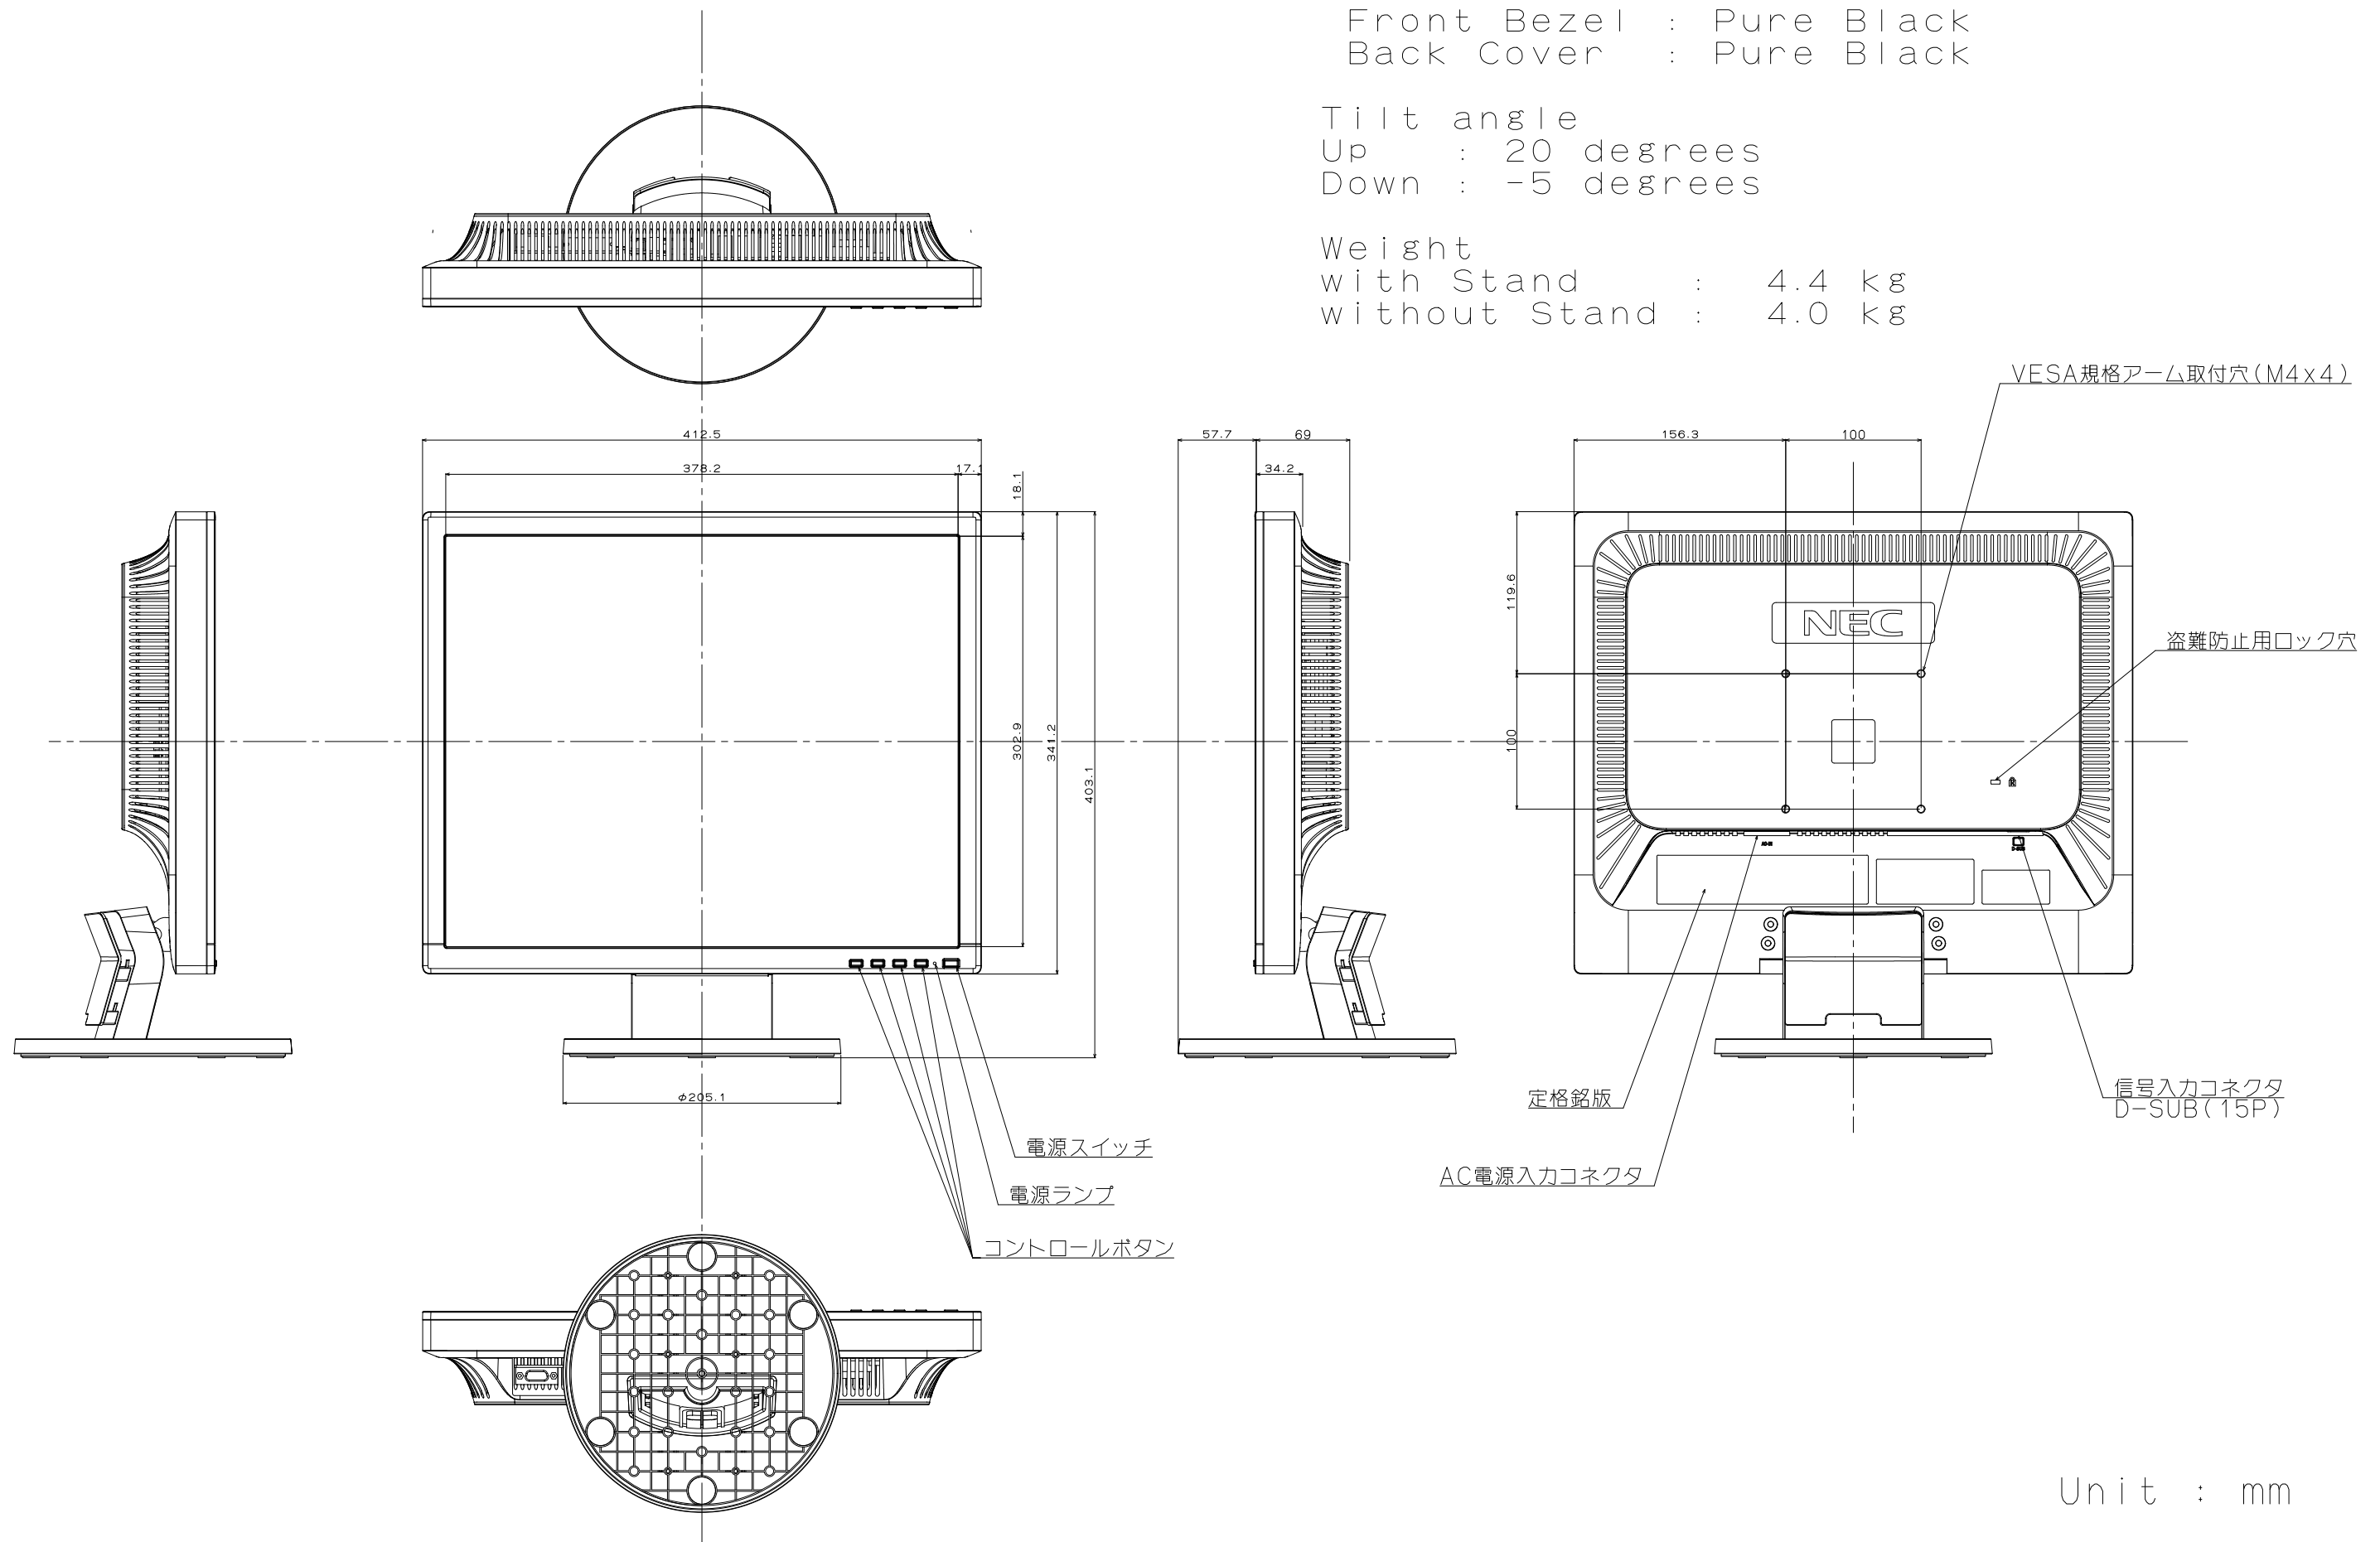

LCD192V 外觀図

Cabinet color  
 (White Model)  
 Front Bezel : Light Gray  
 Back Cover : Light Gray  
 (Black Model)  
 Front Bezel : Pure Black  
 Back Cover : Pure Black

Tilt angle  
 Up : 20 degrees  
 Down : -5 degrees

Weight  
 with Stand : 4.4 kg  
 without Stand : 4.0 kg

Unit : mm