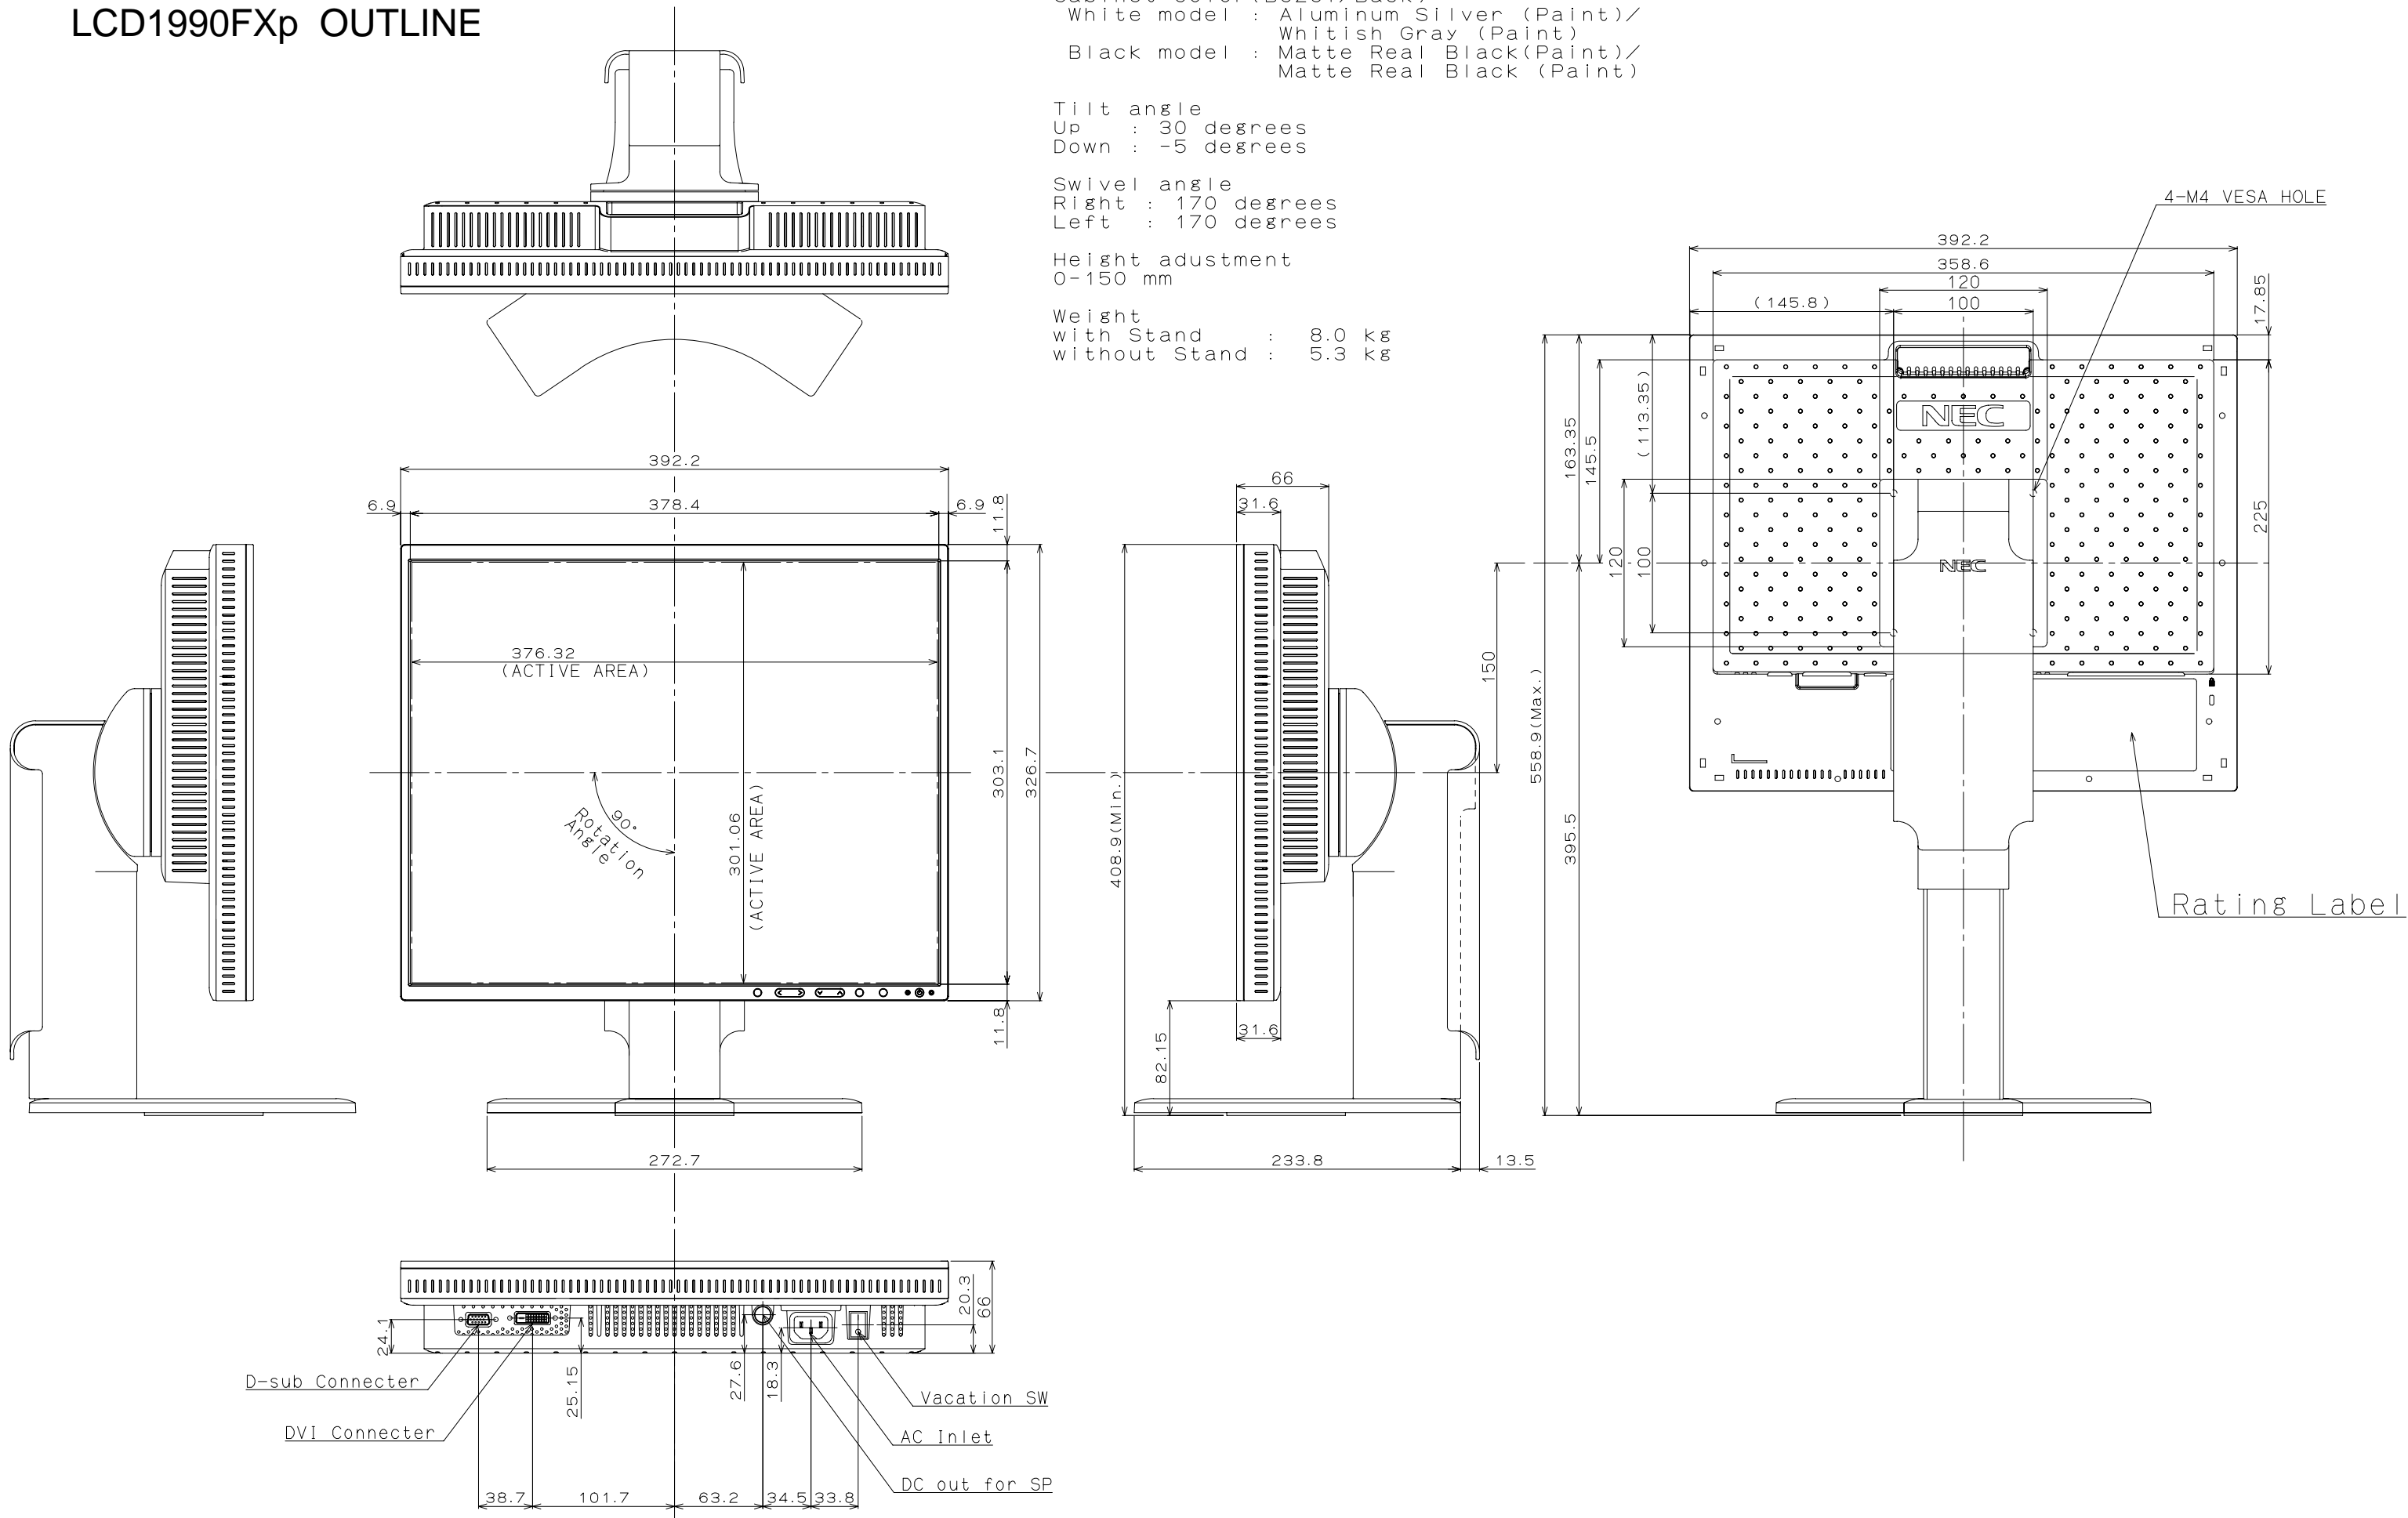

LCD1990FXp OUTLINE

Cabinet color(Bezel/Back)
 White model : Aluminum Silver (Paint)/
 Whitish Gray (Paint)
 Black model : Matte Real Black(Paint)/
 Matte Real Black (Paint)

Tilt angle
 Up : 30 degrees
 Down : -5 degrees

Swivel angle
 Right : 170 degrees
 Left : 170 degrees

Height adustment
 0-150 mm

Weight
 with Stand : 8.0 Kg
 without Stand : 5.3 Kg

Unit : mm