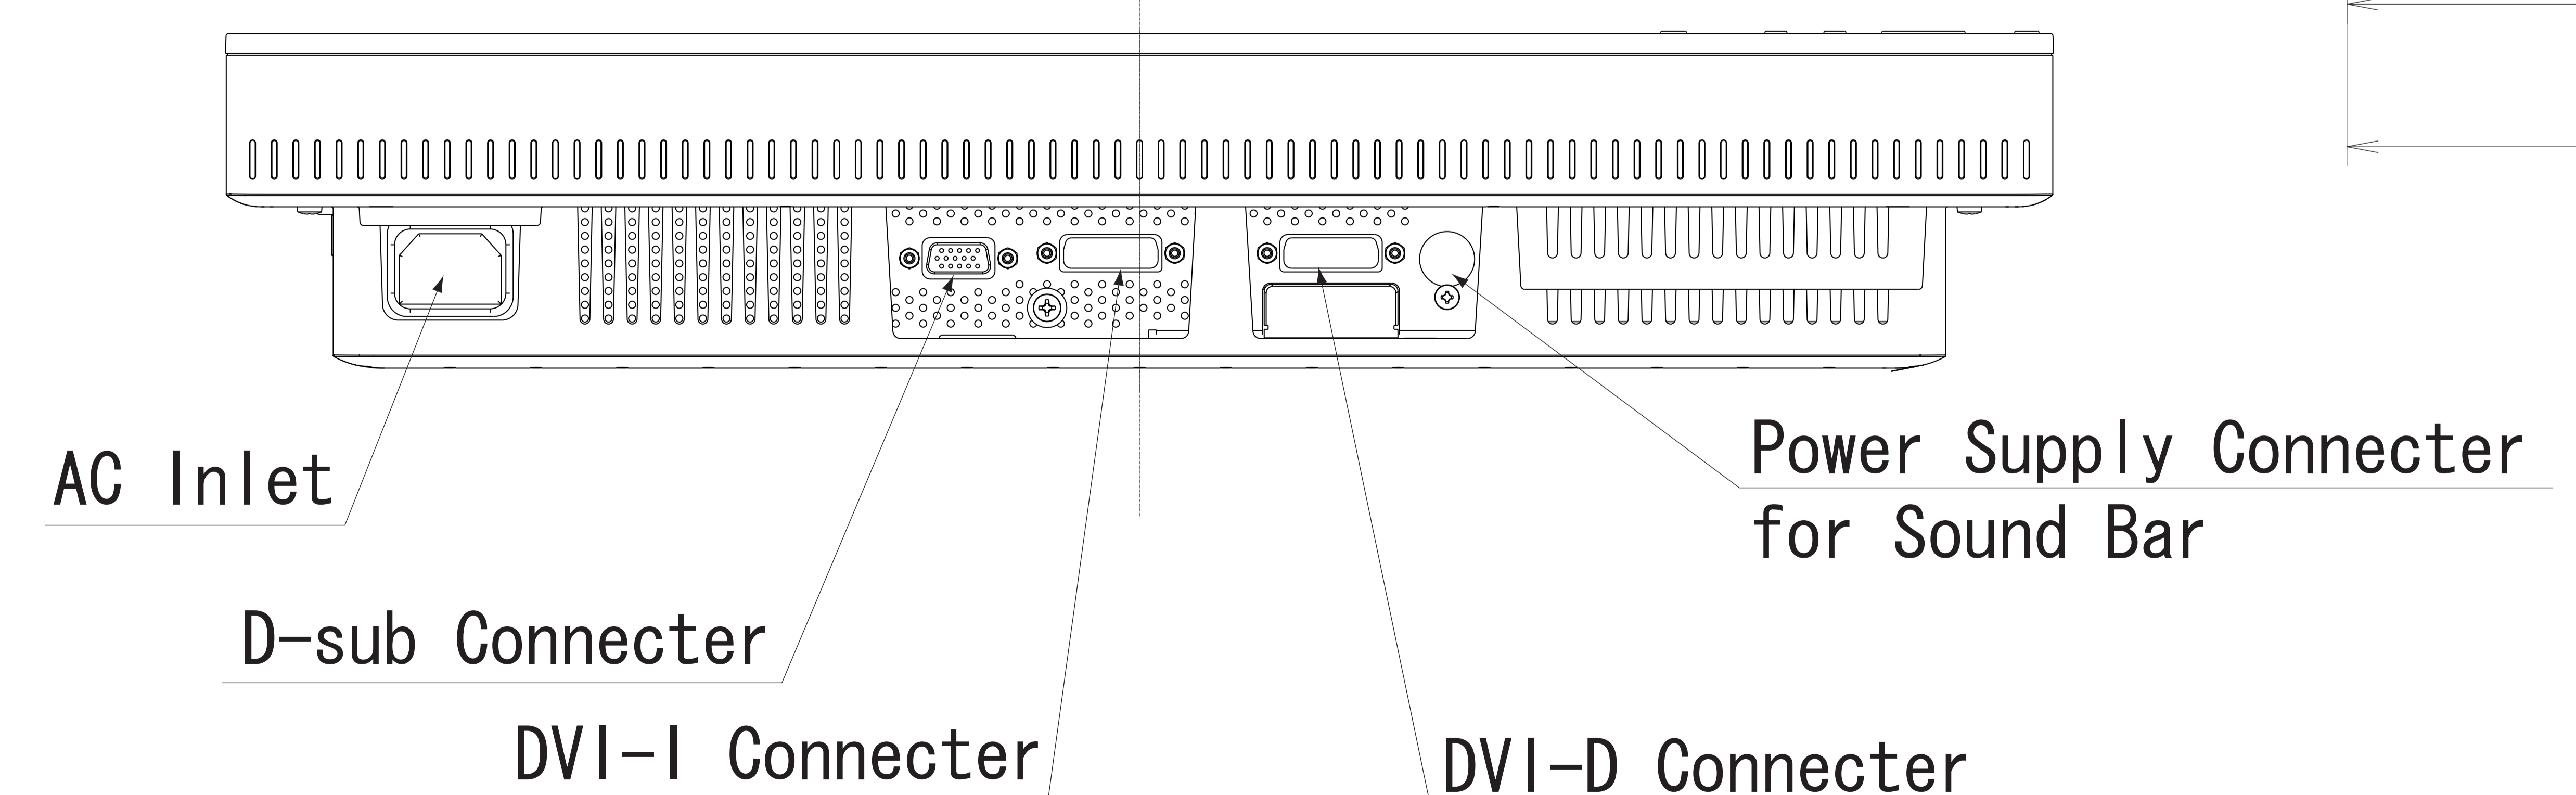

LCD2190UXi

Cabinet color (Bezel/Back Cover)  
 White model: Aluminum Silver/  
 Whitish Gray  
 Black model: Matte Real Black/  
 Matte Real Black

Tilt angle  
 Up : 30 degrees  
 Down : -5 degrees

Swivel angle  
 Right : 170 degrees  
 Left : 170 degrees

Height adjustment  
 0-150 mm

Weight  
 with stand : 10.9kg  
 without stand : 8.2kg

Vacation SW

AC Inlet

D-sub Connector

DVI-I Connector

DVI-D Connector

Power Supply Connector  
for Sound Bar

Cable Cover

Rating Label

4-M4 VESA HOLE