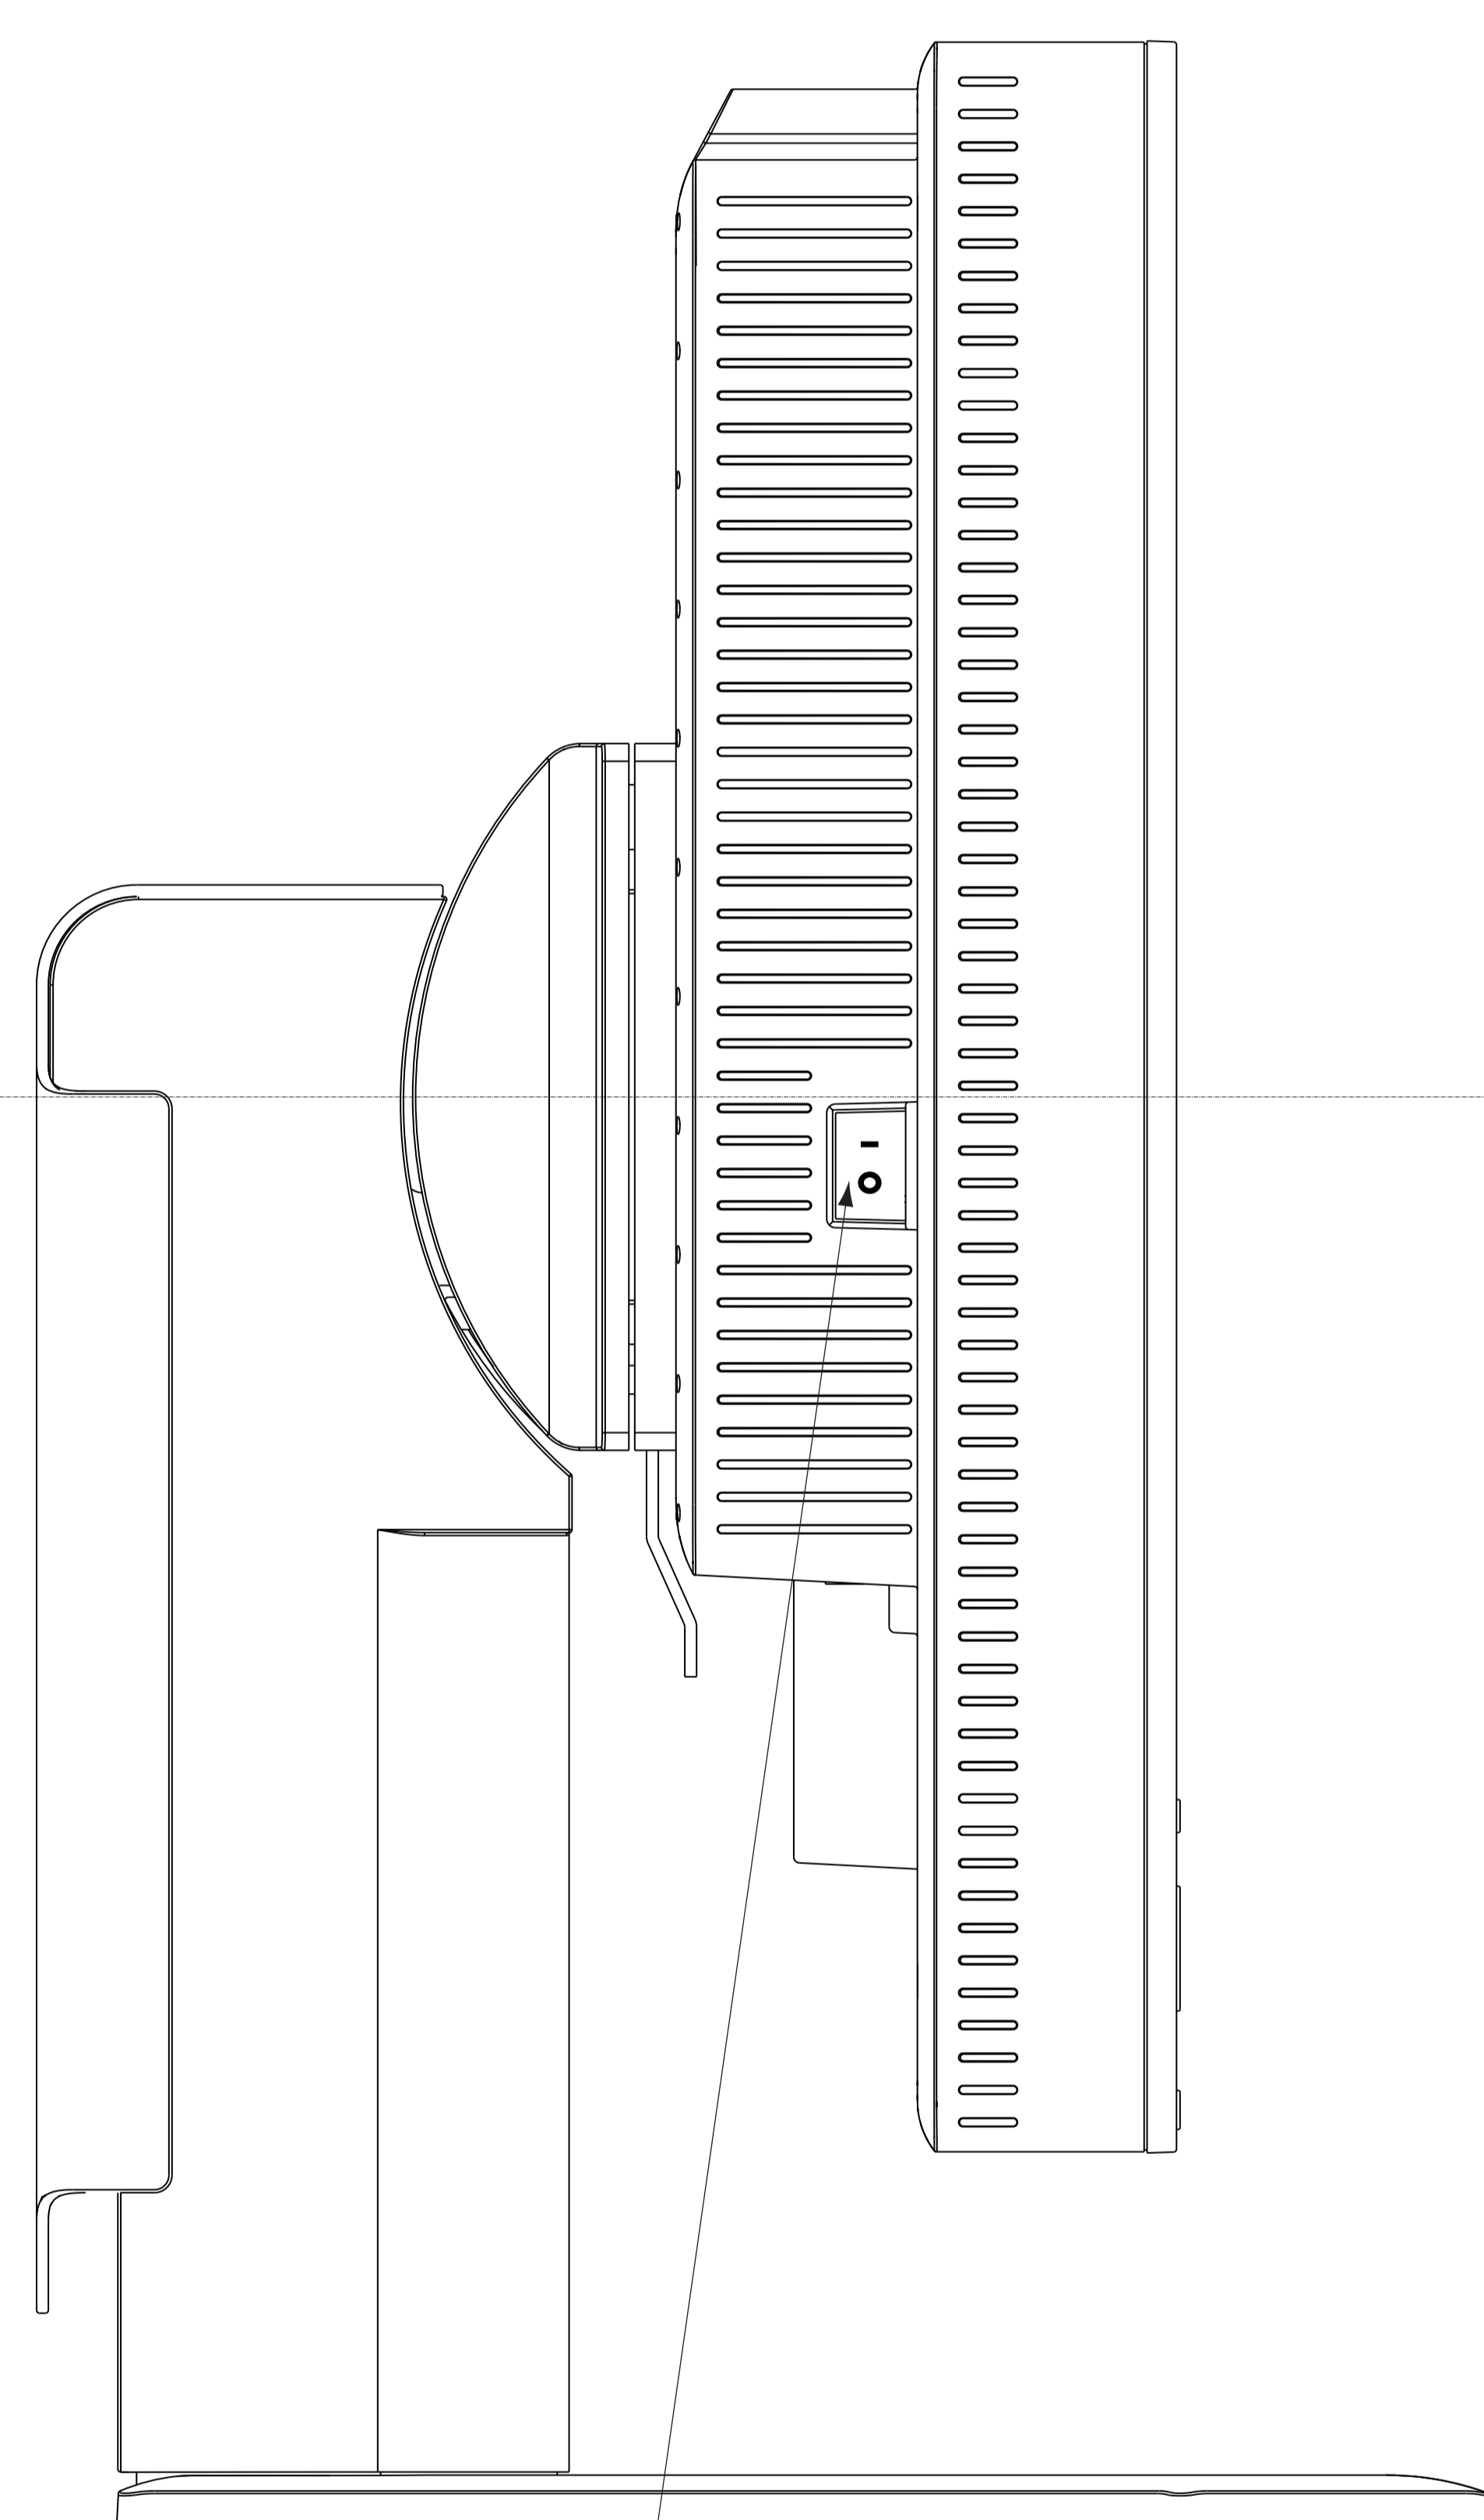

LCD2190UXi

Cabinet color (Bezel/Back Cover)  
 White model: Aluminum Silver/  
 Whitish Gray  
 Black model: Matte Real Black/  
 Matte Real Black

Tilt angle  
 Up : 30 degrees  
 Down : -5 degrees

Swivel angle  
 Right : 170 degrees  
 Left : 170 degrees

Height adjustment  
 0-150 mm

Weight  
 with stand : 10.9kg  
 without stand : 8.2kg

Vacation SW

AC Inlet

D-sub Connector

DVI-I Connector

DVI-D Connector

Power Supply Connector  
for Sound Bar

Cable Cover

Rating Label

4-M4 VESA HOLE