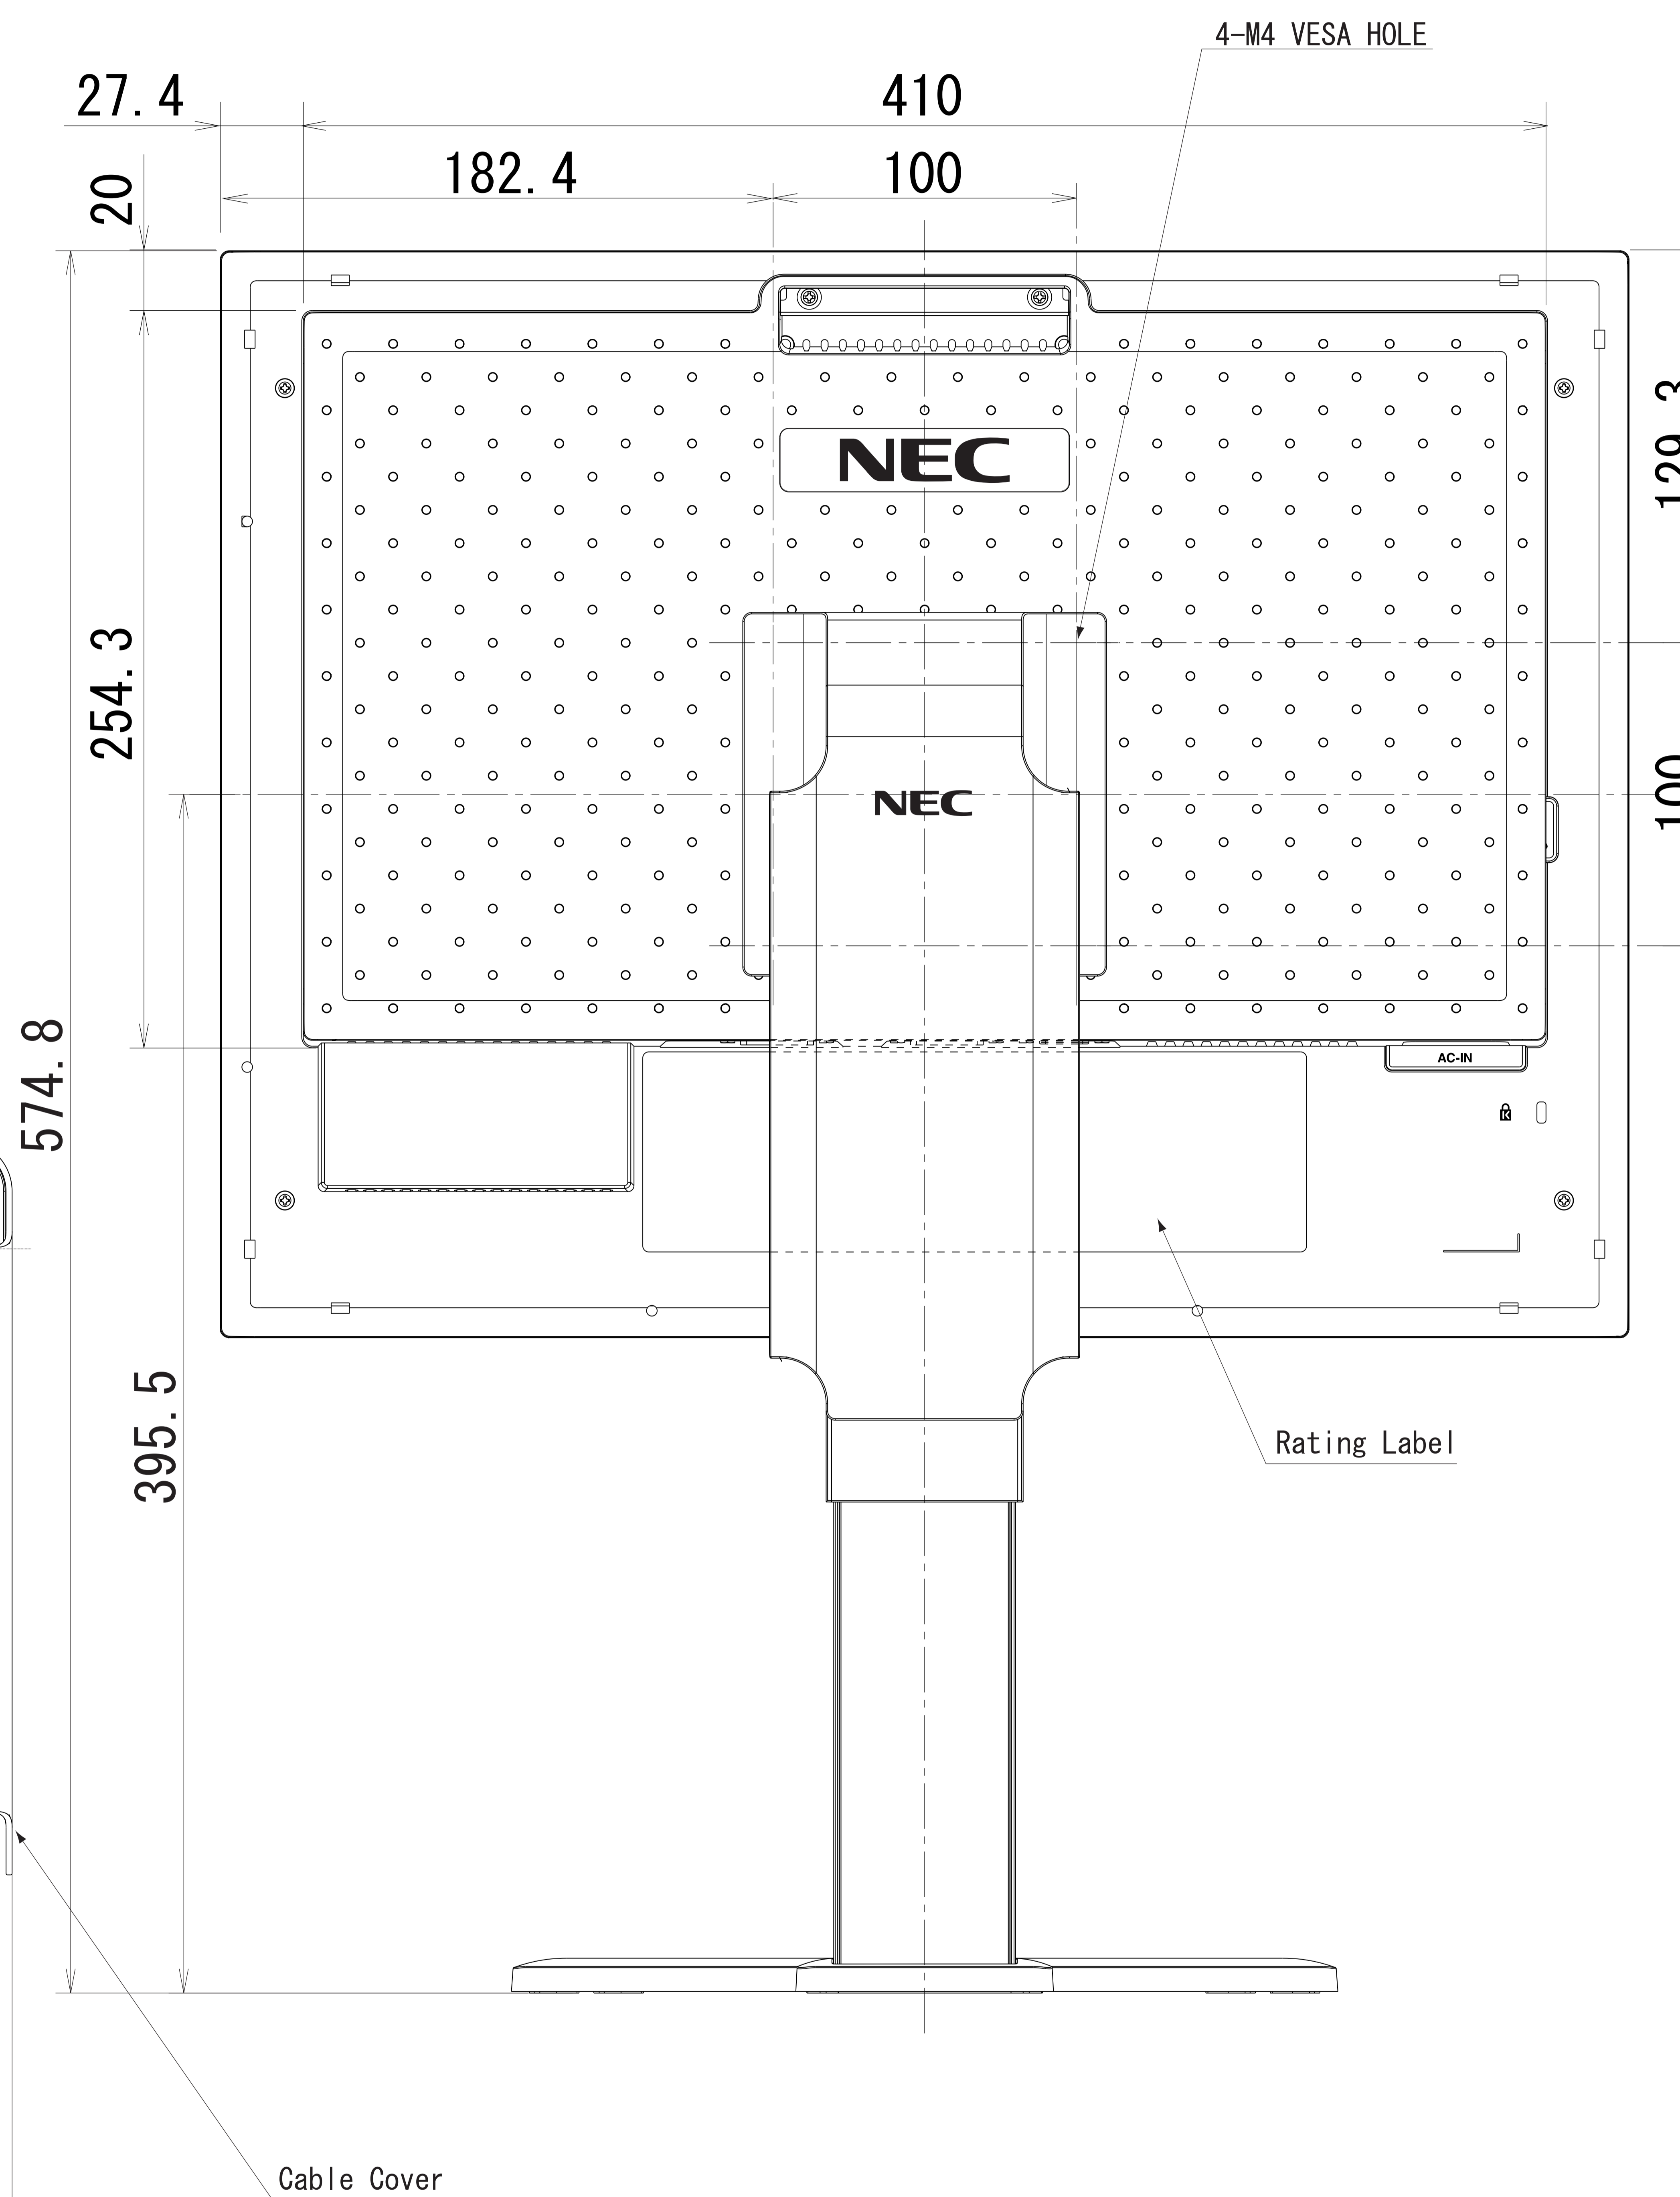

LCD2190UXi

Cabinet color (Bezel/Back Cover)  
 White model: Aluminum Silver/  
 Whitish Gray  
 Black model: Matte Real Black/  
 Matte Real Black

Tilt angle  
 Up : 30 degrees  
 Down : -5 degrees

Swivel angle  
 Right : 170 degrees  
 Left : 170 degrees

Height adjustment  
 0-150 mm

Weight  
 with stand : 10.9kg  
 without stand : 8.2kg

Vacation SW

AC Inlet

D-sub Connector

DVI-I Connector

DVI-D Connector

Power Supply Connector  
for Sound Bar

Cable Cover

Rating Label

4-M4 VESA HOLE