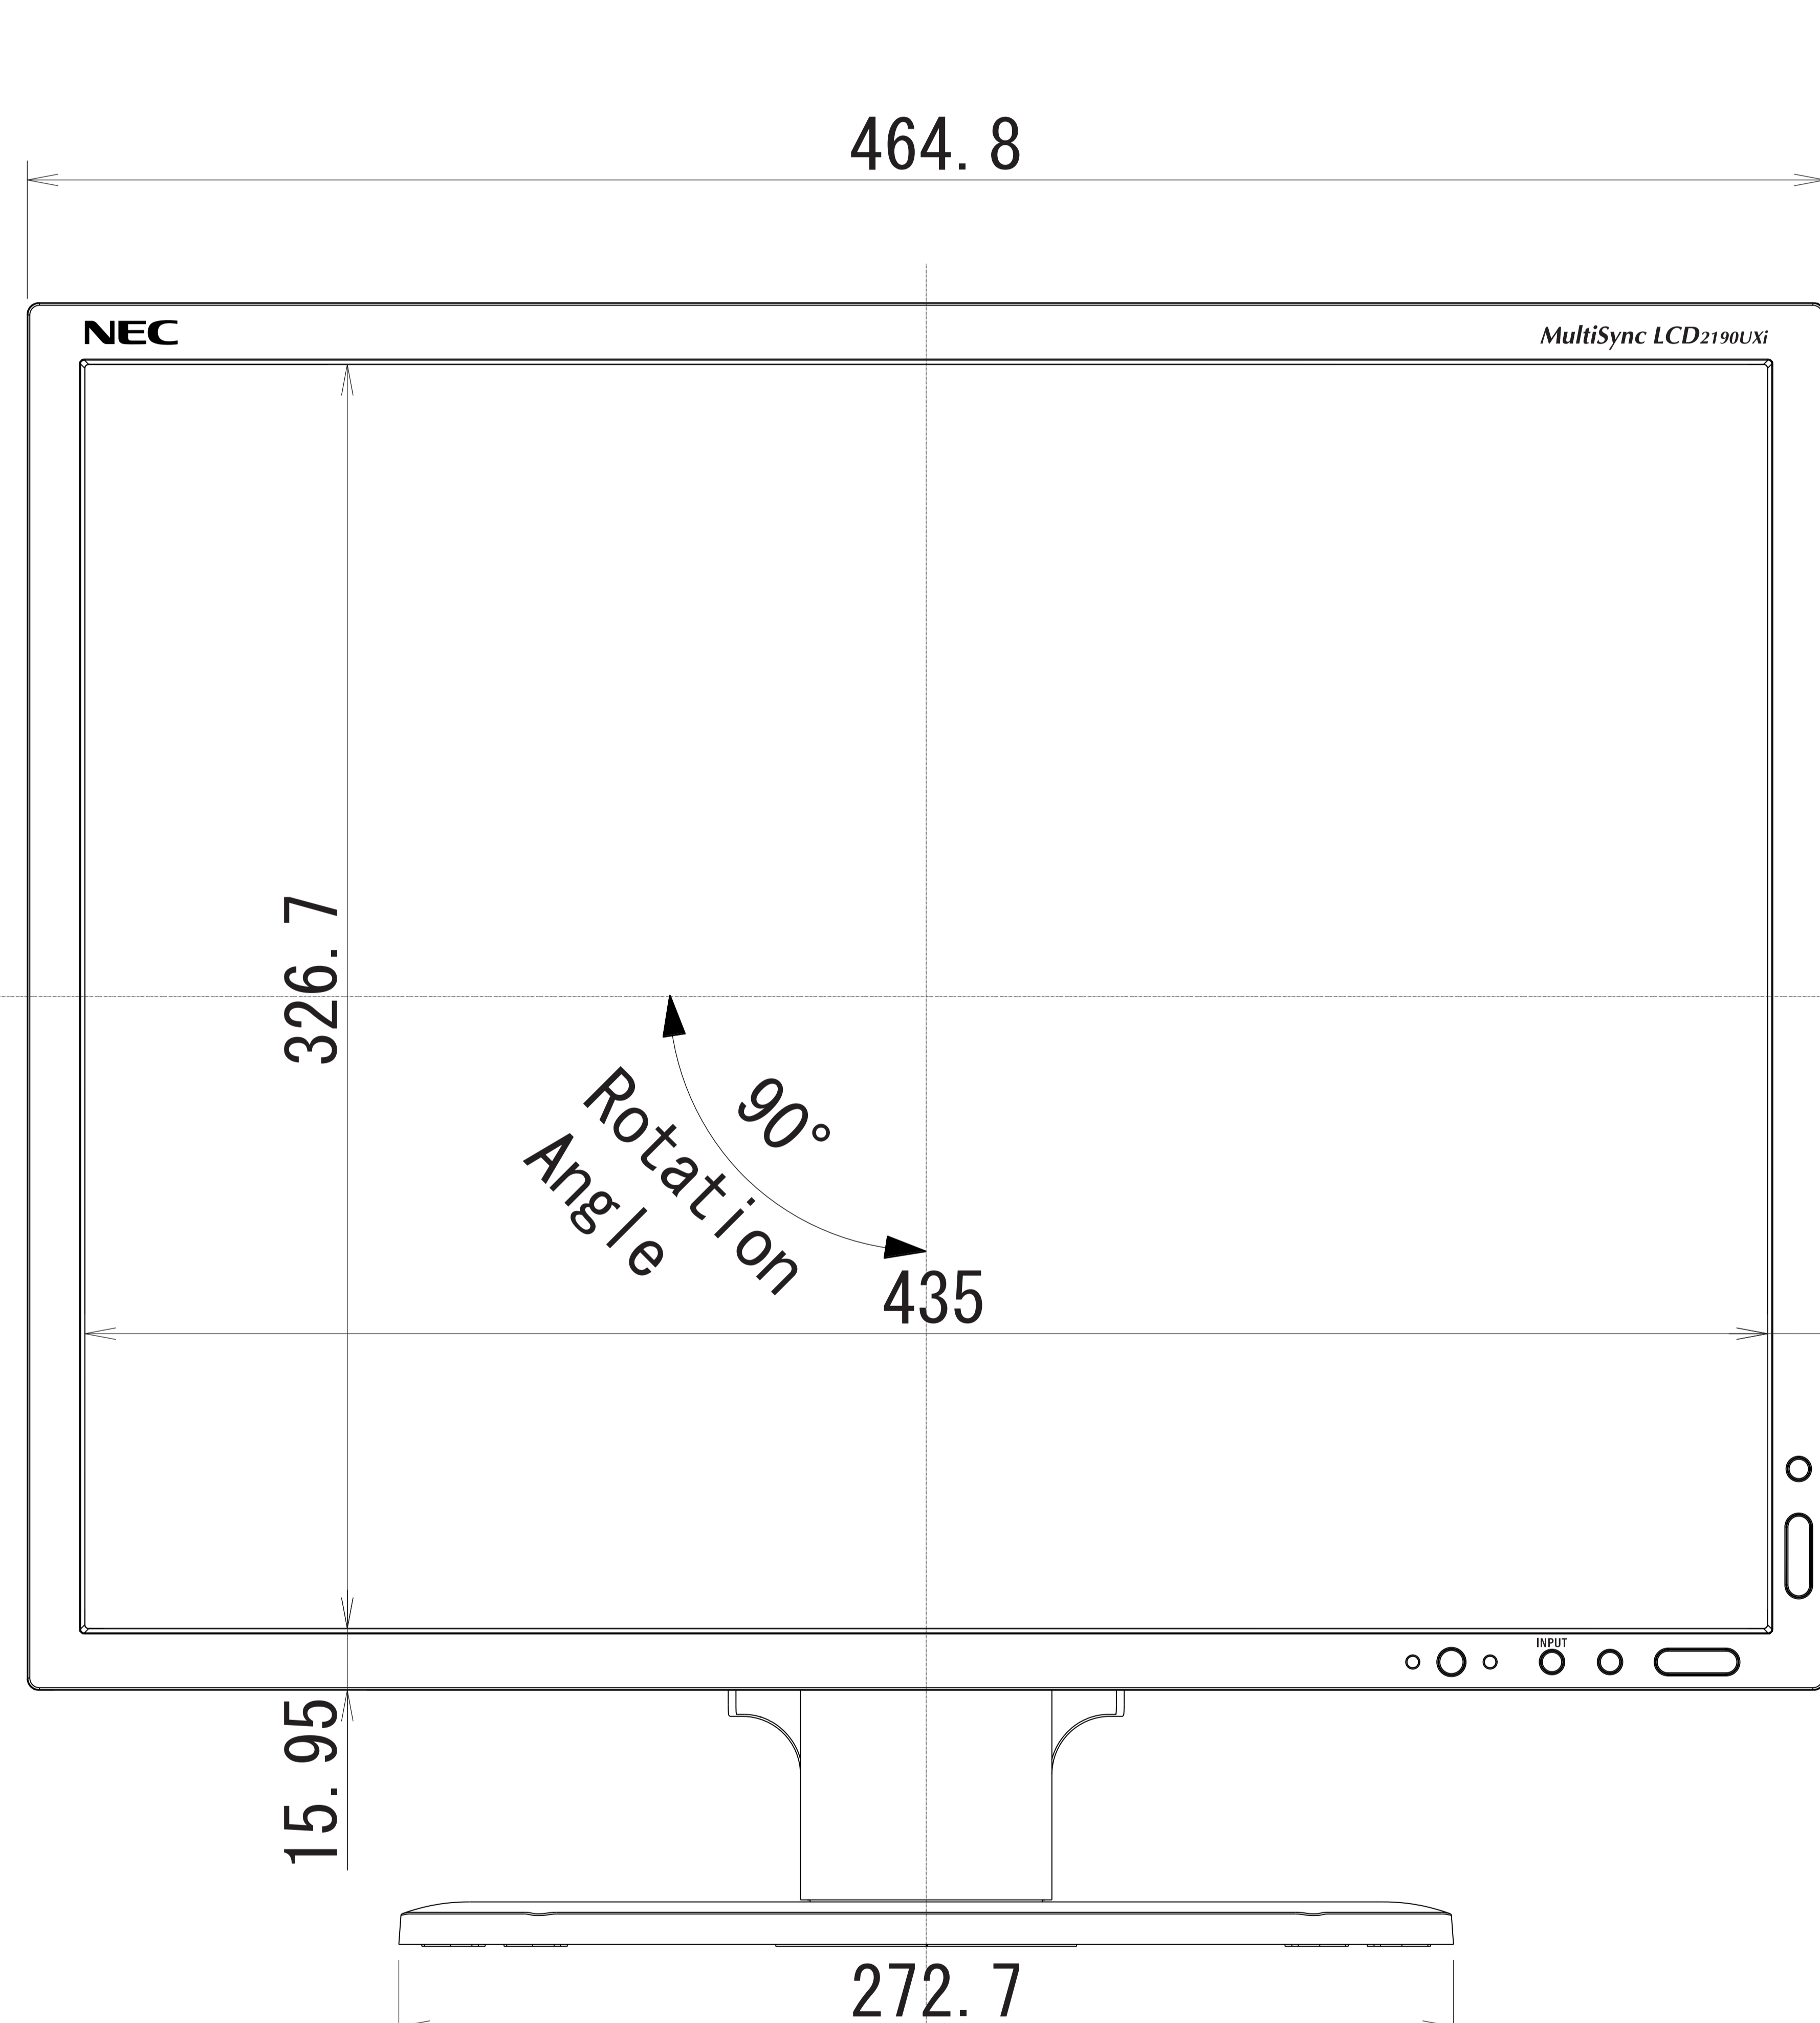

LCD2190UXi

Cabinet color (Bezel/Back Cover)  
 White model: Aluminum Silver/  
 Whitish Gray  
 Black model: Matte Real Black/  
 Matte Real Black

Tilt angle  
 Up : 30 degrees  
 Down : -5 degrees

Swivel angle  
 Right : 170 degrees  
 Left : 170 degrees

Height adjustment  
 0-150 mm

Weight  
 with stand : 10.9kg  
 without stand : 8.2kg

Vacation SW

AC Inlet

D-sub Connector

DVI-I Connector

DVI-D Connector

Power Supply Connector  
for Sound Bar

Cable Cover

Rating Label

4-M4 VESA HOLE