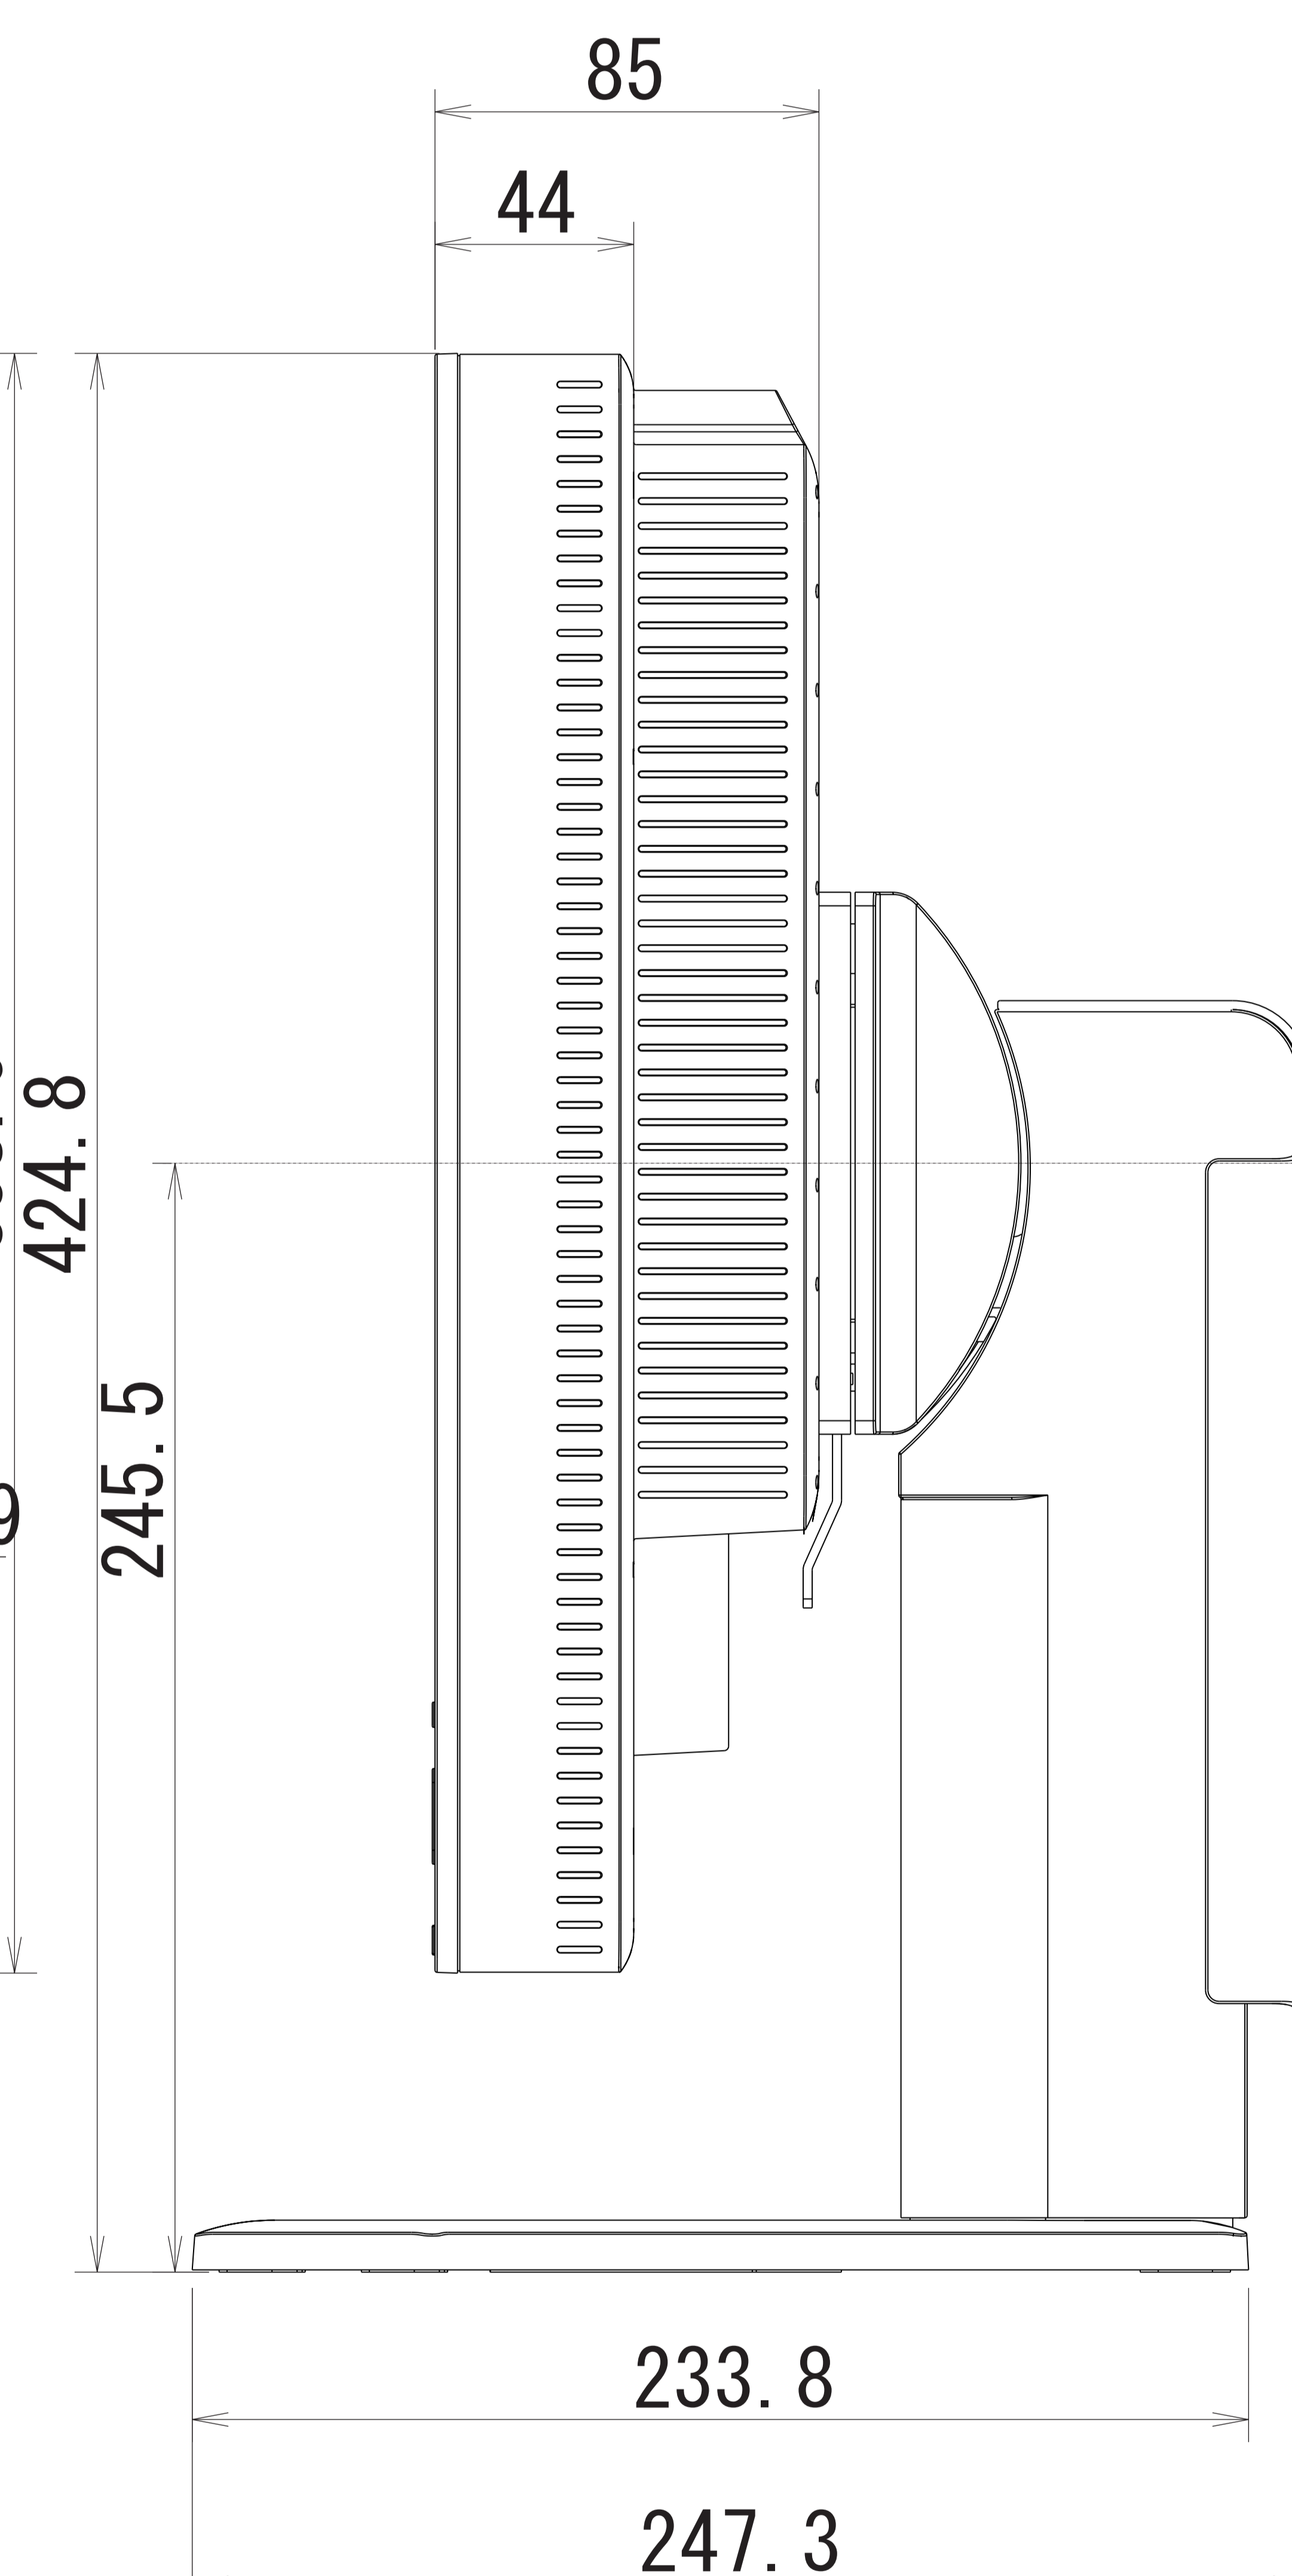

LCD2190UXi

Cabinet color (Bezel/Back Cover)  
 White model: Aluminum Silver/  
 Whitish Gray  
 Black model: Matte Real Black/  
 Matte Real Black

Tilt angle  
 Up : 30 degrees  
 Down : -5 degrees

Swivel angle  
 Right : 170 degrees  
 Left : 170 degrees

Height adjustment  
 0-150 mm

Weight  
 with stand : 10.9kg  
 without stand : 8.2kg

Vacation SW

AC Inlet

D-sub Connector

DVI-I Connector

DVI-D Connector

Power Supply Connector  
for Sound Bar

Cable Cover

Rating Label

4-M4 VESA HOLE