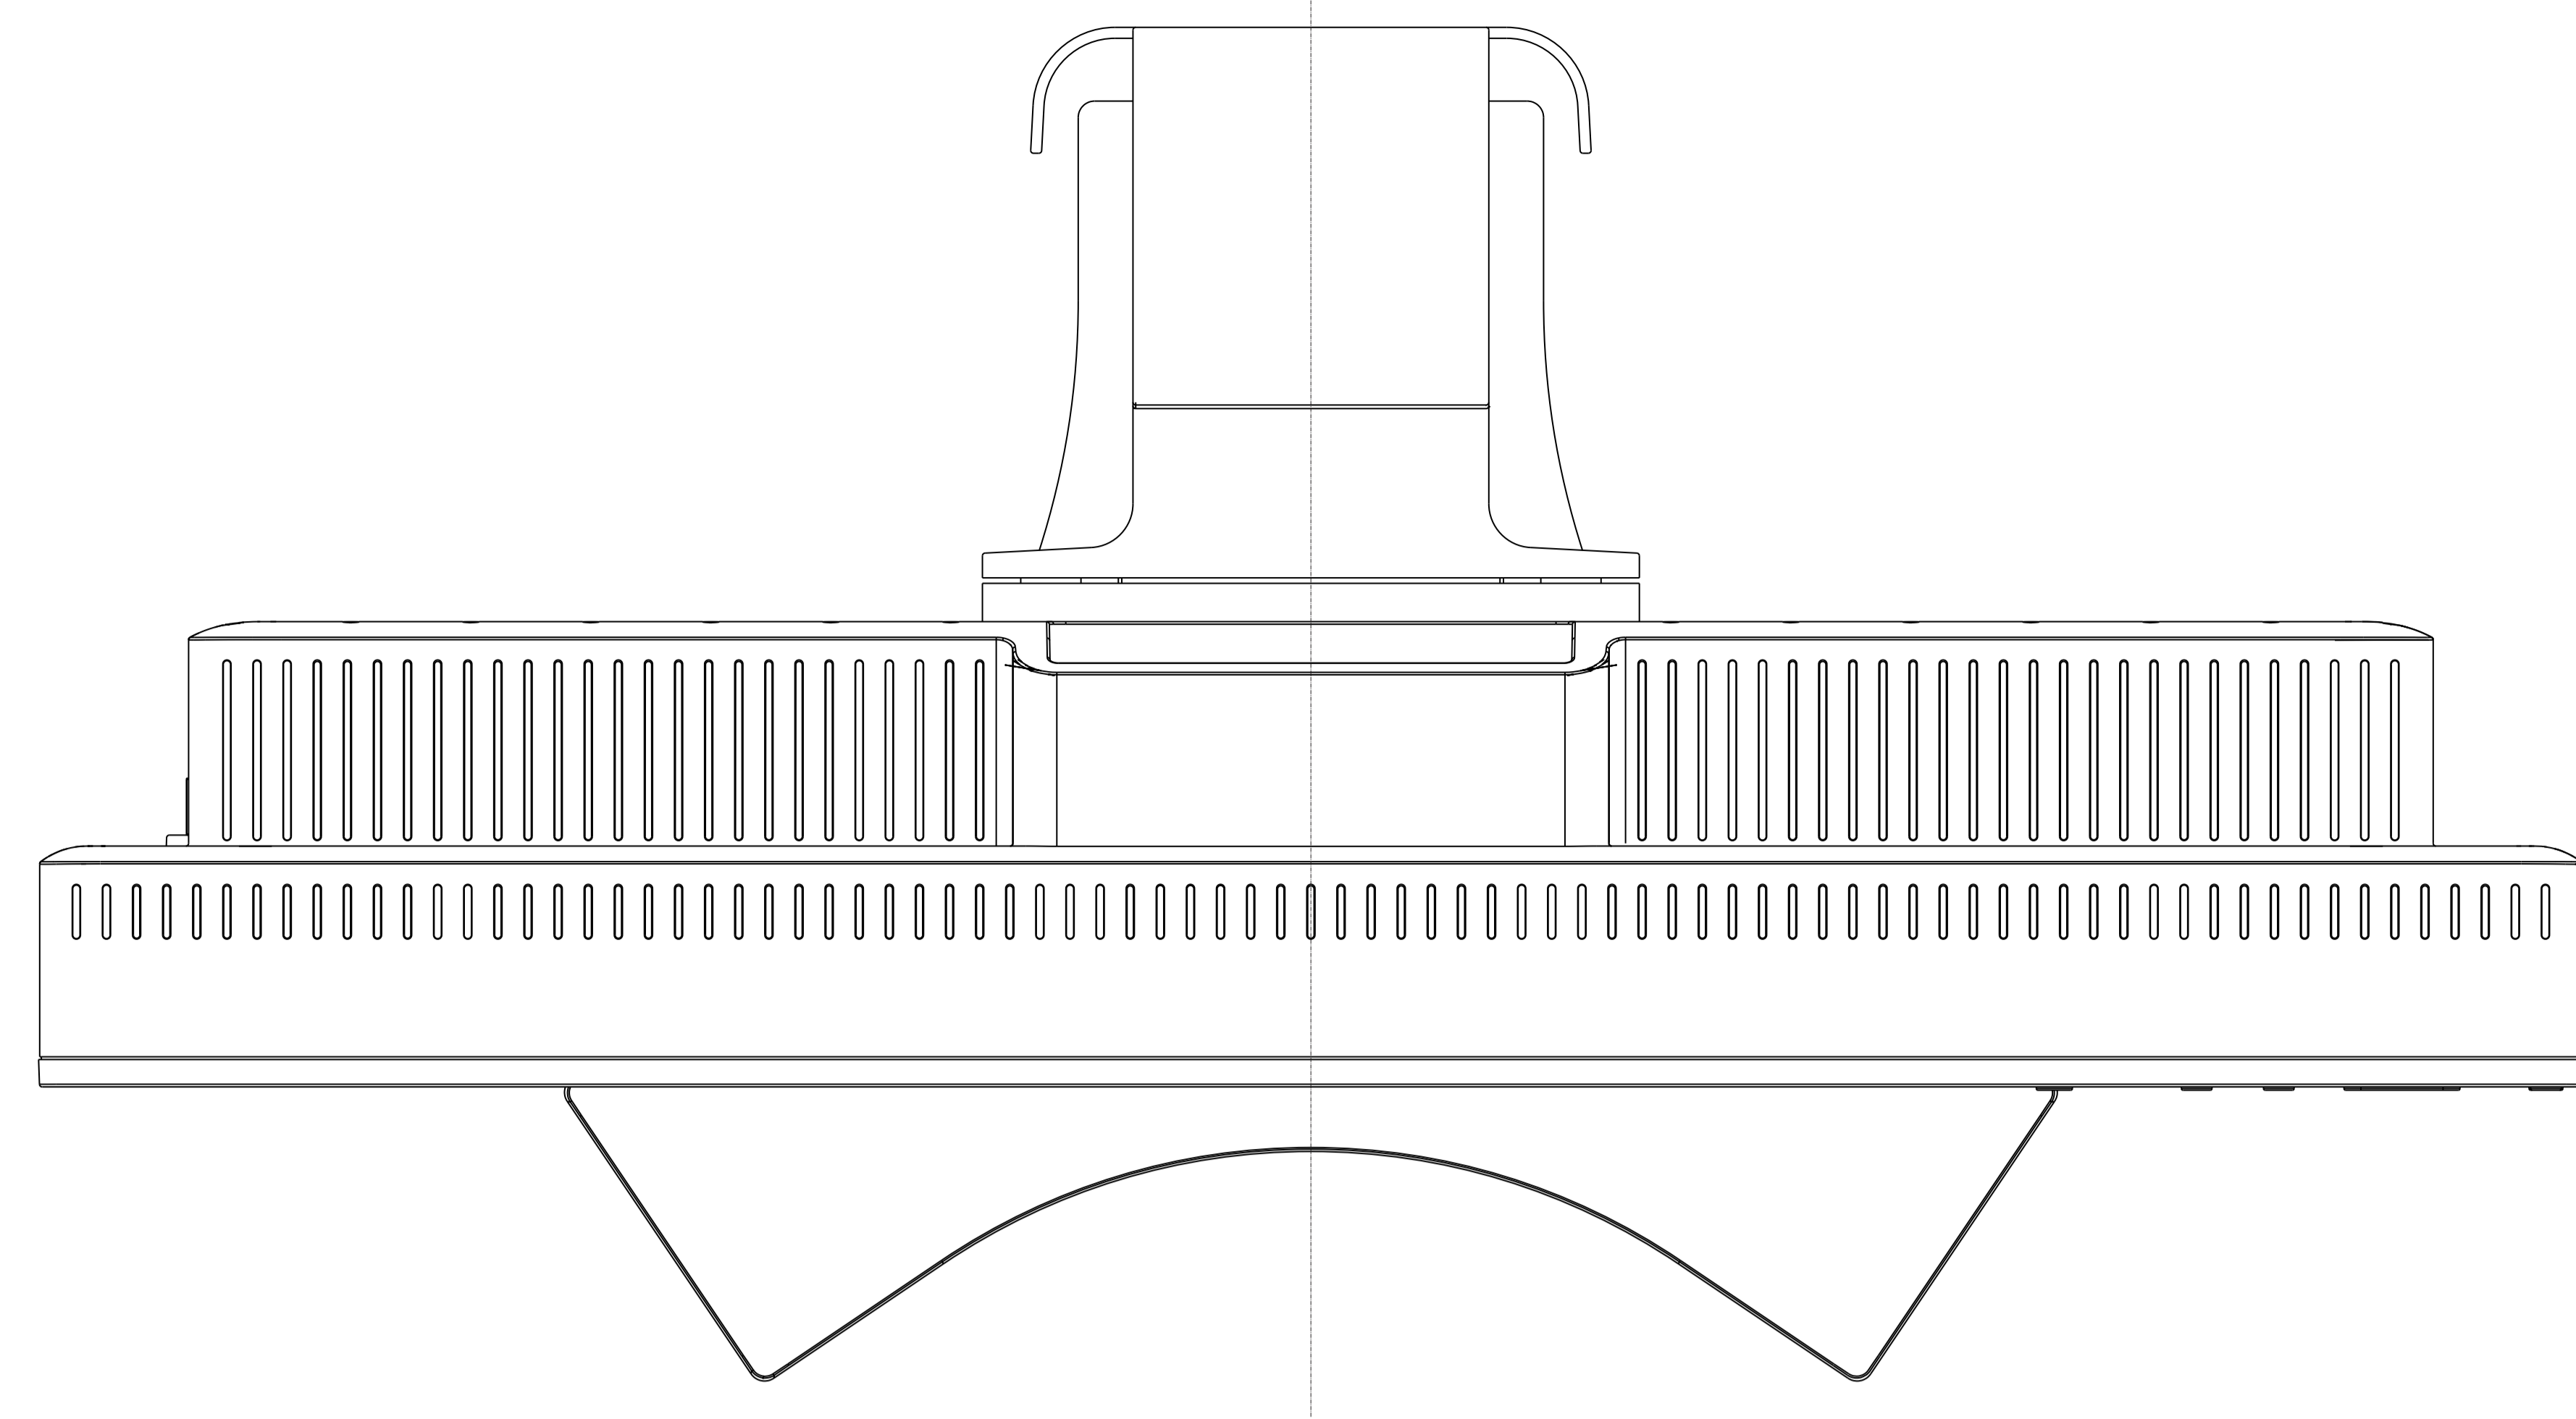

LCD2190UXi

Cabinet color (Bezel/Back Cover)  
 White model: Aluminum Silver/  
 Whitish Gray  
 Black model: Matte Real Black/  
 Matte Real Black

Tilt angle  
 Up : 30 degrees  
 Down : -5 degrees

Swivel angle  
 Right : 170 degrees  
 Left : 170 degrees

Height adjustment  
 0-150 mm

Weight  
 with stand : 10.9kg  
 without stand : 8.2kg

Vacation SW

AC Inlet

D-sub Connector

DVI-I Connector

DVI-D Connector

Power Supply Connector  
for Sound Bar

Cable Cover

Rating Label

4-M4 VESA HOLE