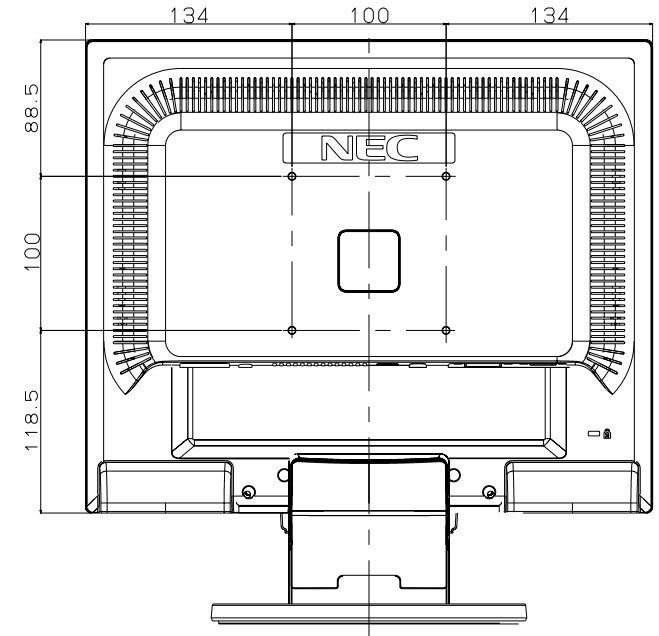

MultiSync LCD175VXM-P

Cabinet color:
Black
Tilt angle
Up : 20 degrees
Down : -5 degrees
Swivel angle
None
Height adjustment
None

View of Signal Input area