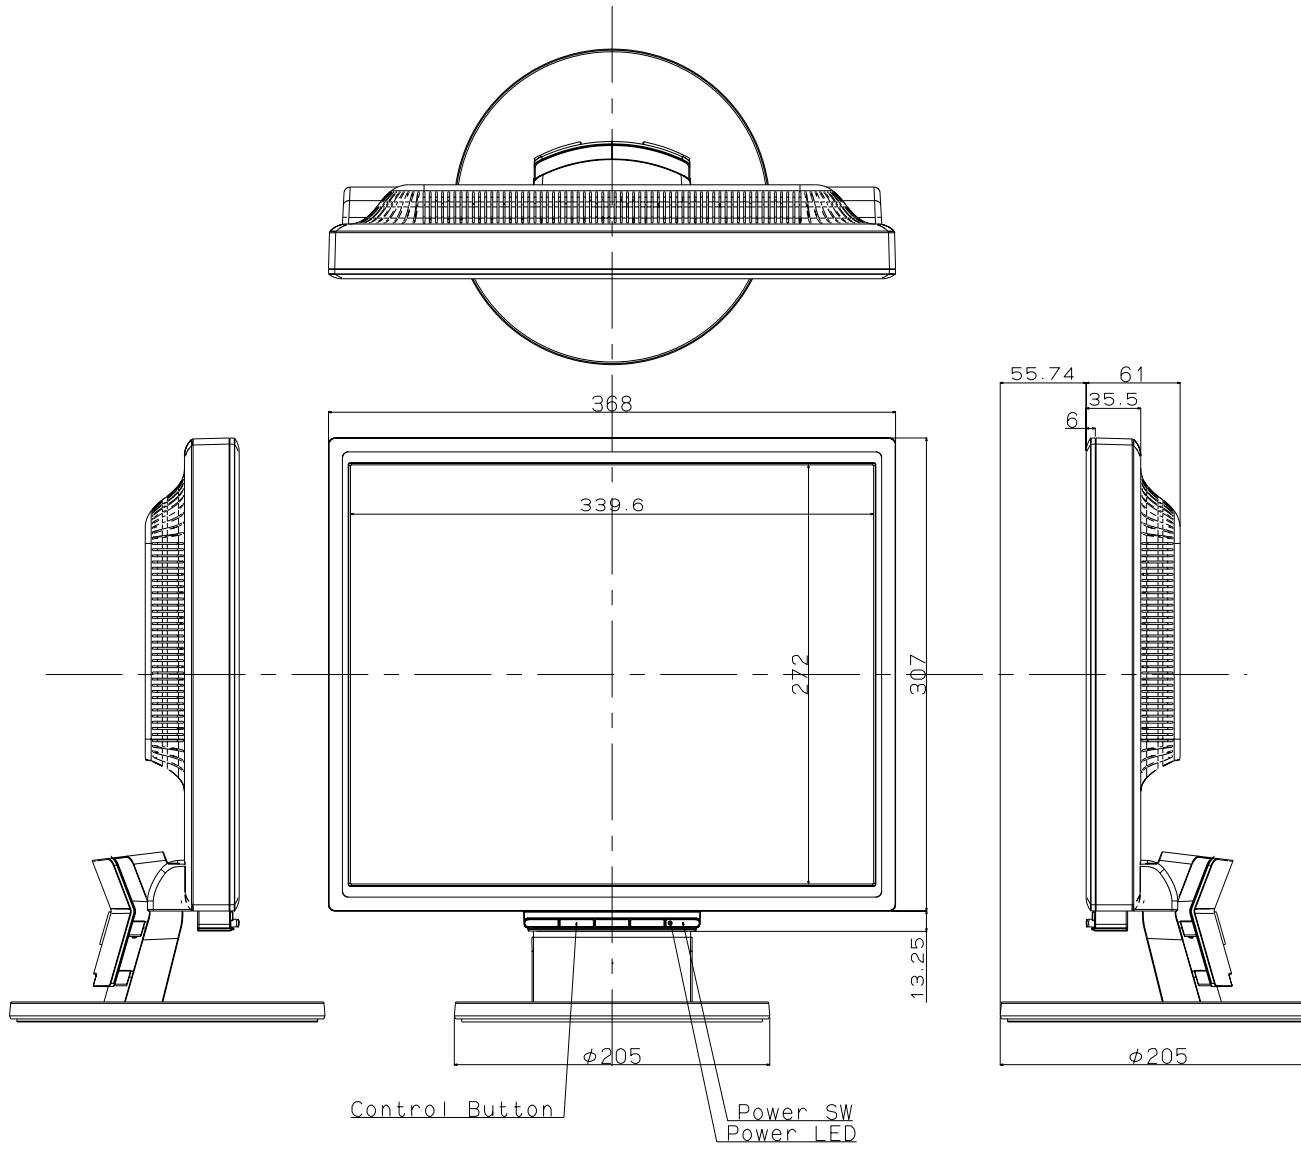

MultiSync LCD175VXM-P

Cabinet color:
Black
Tilt angle
Up : 20 degrees
Down : -5 degrees
Swivel angle
None
Height adjustment
None

View of Signal Input area