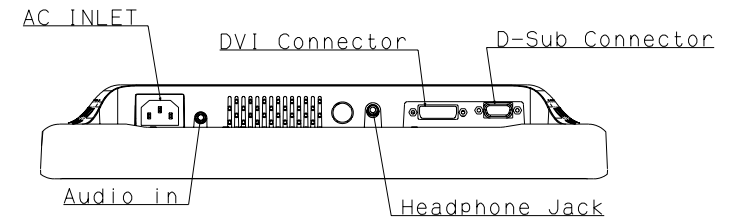

MultiSync LCD175VXM-P

Cabinet color:
Black
Tilt angle
Up : 20 degrees
Down : -5 degrees
Swivel angle
None
Height adjustment
None

View of Signal Input area